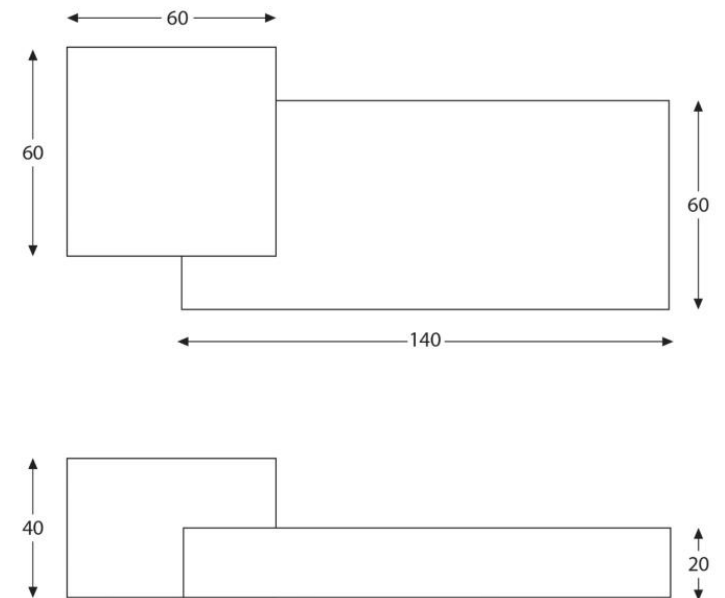

Material: Natural Stone

Height: Square Box 40 cm / Rectangle Box 20 cm

Dimension: Square Box 60*60 cm / Rectangle Box 140*60 cm

Technical plan:

Coffee Table

MCTC-02

Granites

Green granite