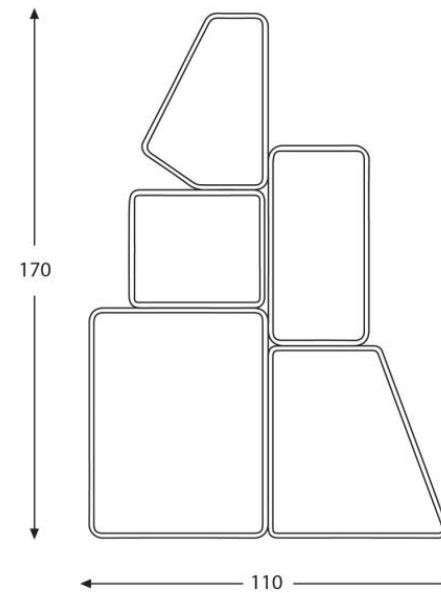

Material: Natural Stone

Height: 40 cm

Dimension: DØ120 / Rectangle 120*60

Technical plan:

Granites

Green granite

Black granite

Marbles

Material: Natural Stone

Height: 85 cm

Dimension: 125*30 cm

Technical plan:

**Bookshelf
Collection**

Marbles

Black marble

Pietra grey

Material: Natural Stone

Height: Each Part 35 cm

Dimension: Each Part 15*20*35 cm

Technical plan:

Thunder Bookshelf

MBSC-02

Marbles

Black marble

Material: Natural Stone

Height: 170 cm

Dimension: 110*30 cm

Technical plan:

**Artistic
Accessory
Collection**

Artistic Accessory Collection

MAAC-01

Marbles