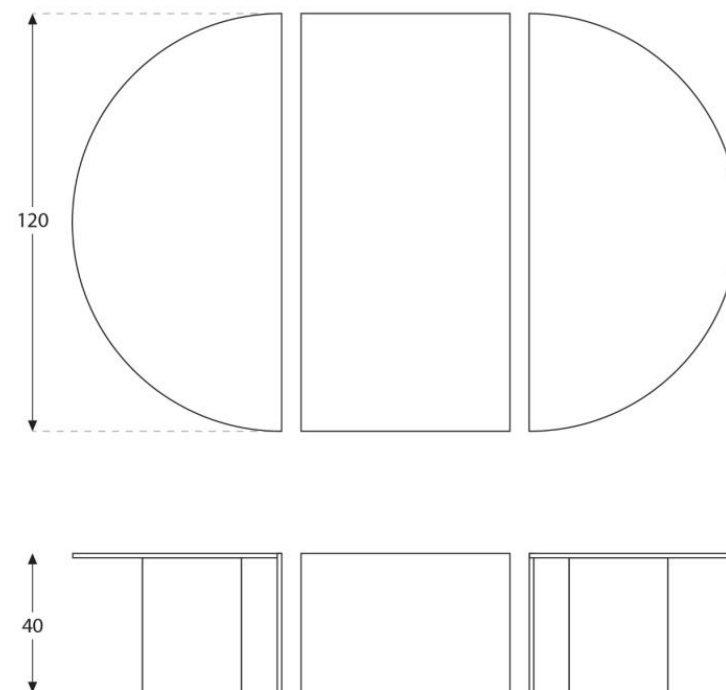

Material: Natural Stone

Height: 30 cm

Dimension: 140*80 cm

Technical plan:

Coffee Table

MCTC-06

Granites

Green granite

Material: Natural Stone

Height: 40 cm

Dimension: DØ120 / Rectangle 120*60

Technical plan:

Granites

Green granite

Black granite

Marbles