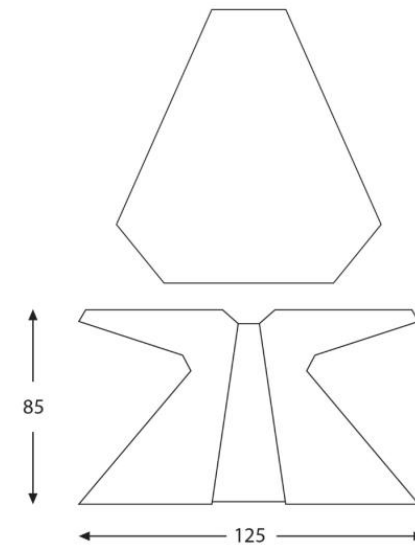

Material: Natural Stone

Height: 40 cm

Dimension: DØ120 / Rectangle 120*60

Technical plan:

Granites

Green granite

Black granite

Marbles

Material: Natural Stone

Height: 85 cm

Dimension: 125*30 cm

Technical plan:

**Bookshelf
Collection**

Marbles

Black marble

Pietra grey