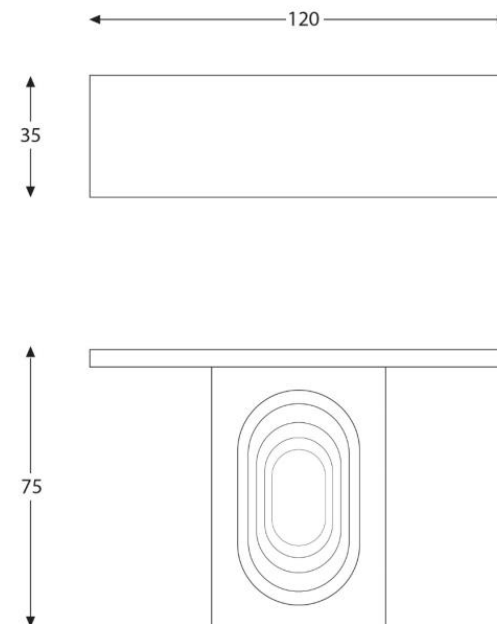

Material: Natural Stone

Height: 40 cm

Dimension: DØ120 / Rectangle 120*60

Technical plan:

Granites

Green granite

Black granite

Marbles

Material: Natural Stone

Height: 85 cm

Dimension: DØ150 cm / Table Base 50*50 cm

Technical plan:

Console

Table

Collection

Wave Console Table

Material: Natural Stone

Height: 75 cm

Dimension: Base 14*50*75 / Top 120*35

Technical plan:

Wave Console Table

MCOT-02

Black marble

Pietra grey