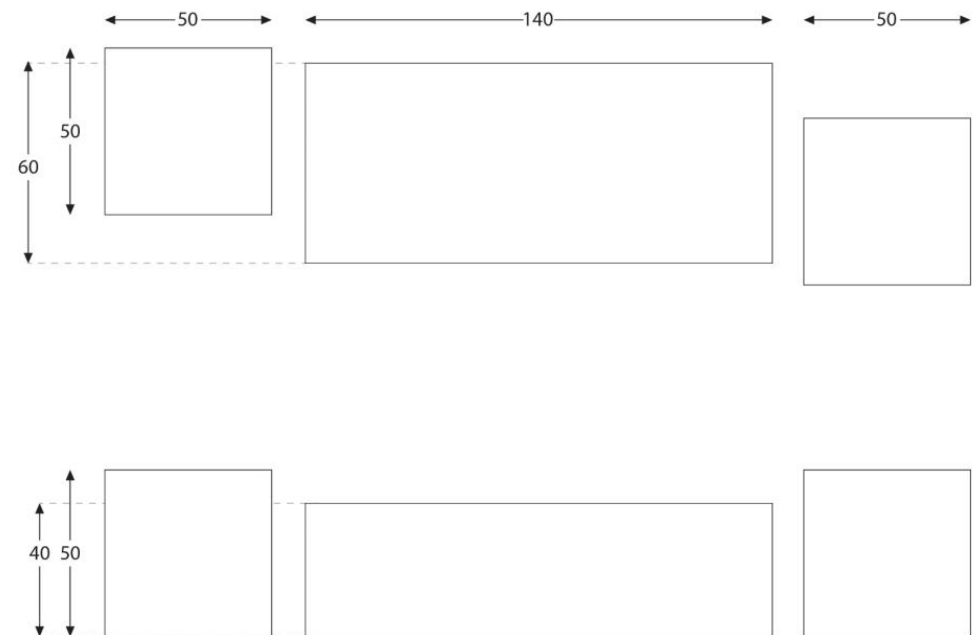

Material: Natural Stone

Height: Square Boxes 50 cm / Rectangle Box 40 cm

Dimension: Square Boxes 50*50*50 cm / Rectangle Box 140*60*40 cm

Technical plan:

Coffee Table

MCTC-03

Granites

Green granite

Material: Natural Stone

Height: 40 cm

Dimension: DØ120 / Rectangle 120*60

Technical plan:

Granites

Green granite

Black granite

Marbles