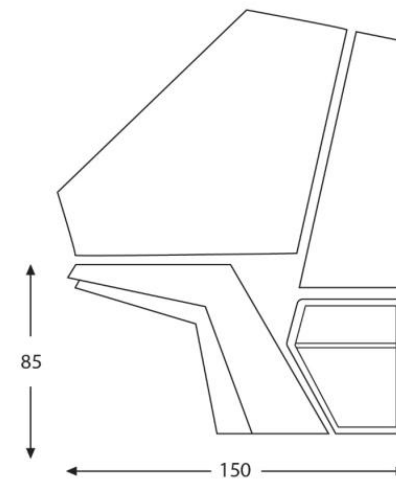

Material: Natural Stone

Height: 40 cm

Dimension: DØ120 / Rectangle 120*60

Technical plan:

Granites

Green granite

Black granite

Marbles

Material: Natural Stone

Height: 75 cm

Dimension: Base 20*50*75 / Top 100*25

Technical plan:

Thunder Console Table

MCOT-03

Granites

Green granite

Material: Natural Stone

Height: 85 cm

Dimension: 150*36 cm

Technical plan:

Konya Console Table

MCOT-04

Granites

Green granite