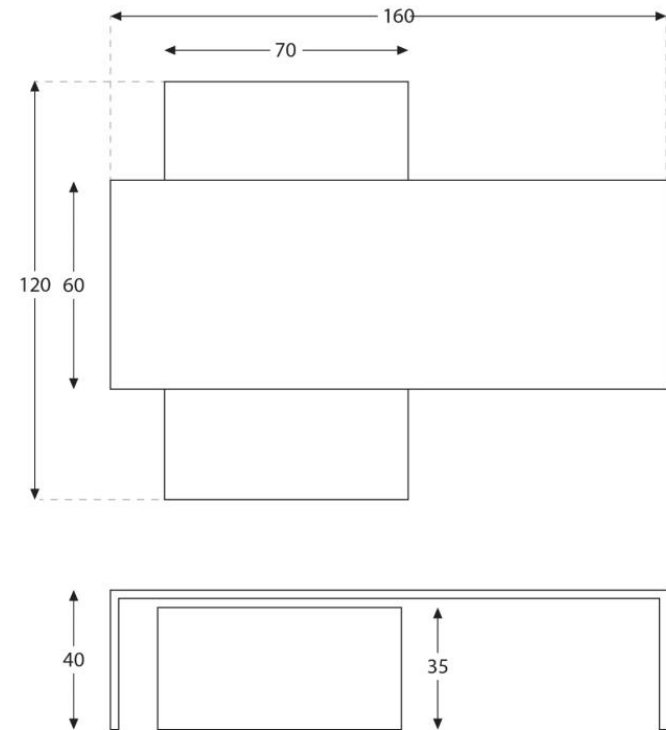

Material: Natural Stone

Height: Square Boxes 50 cm / Rectangle Box 40 cm

Dimension: Square Boxes 50*50*50 cm / Rectangle Box 140*60*40 cm

Technical plan:

Coffee Table

MCTC-03

Granites

Green granite

The side table's compact design makes it a versatile addition to your living space, providing both functionality and aesthetic appeal.

Material: Natural Stone

Height: Small Rectangle 35 cm / Large Rectangle 40 cm

Dimension: Small Rectangle 120*70 cm / Large Rectangle 160*60 cm

Technical plan:

Coffee Table

MCTC-04

Granites

Green granite

Black granite

Marbles

Material: Natural Stone

Height: 40 cm

Dimension: DØ120 / Rectangle 120*60

Technical plan:

Granites

Green granite

Black granite

Marbles