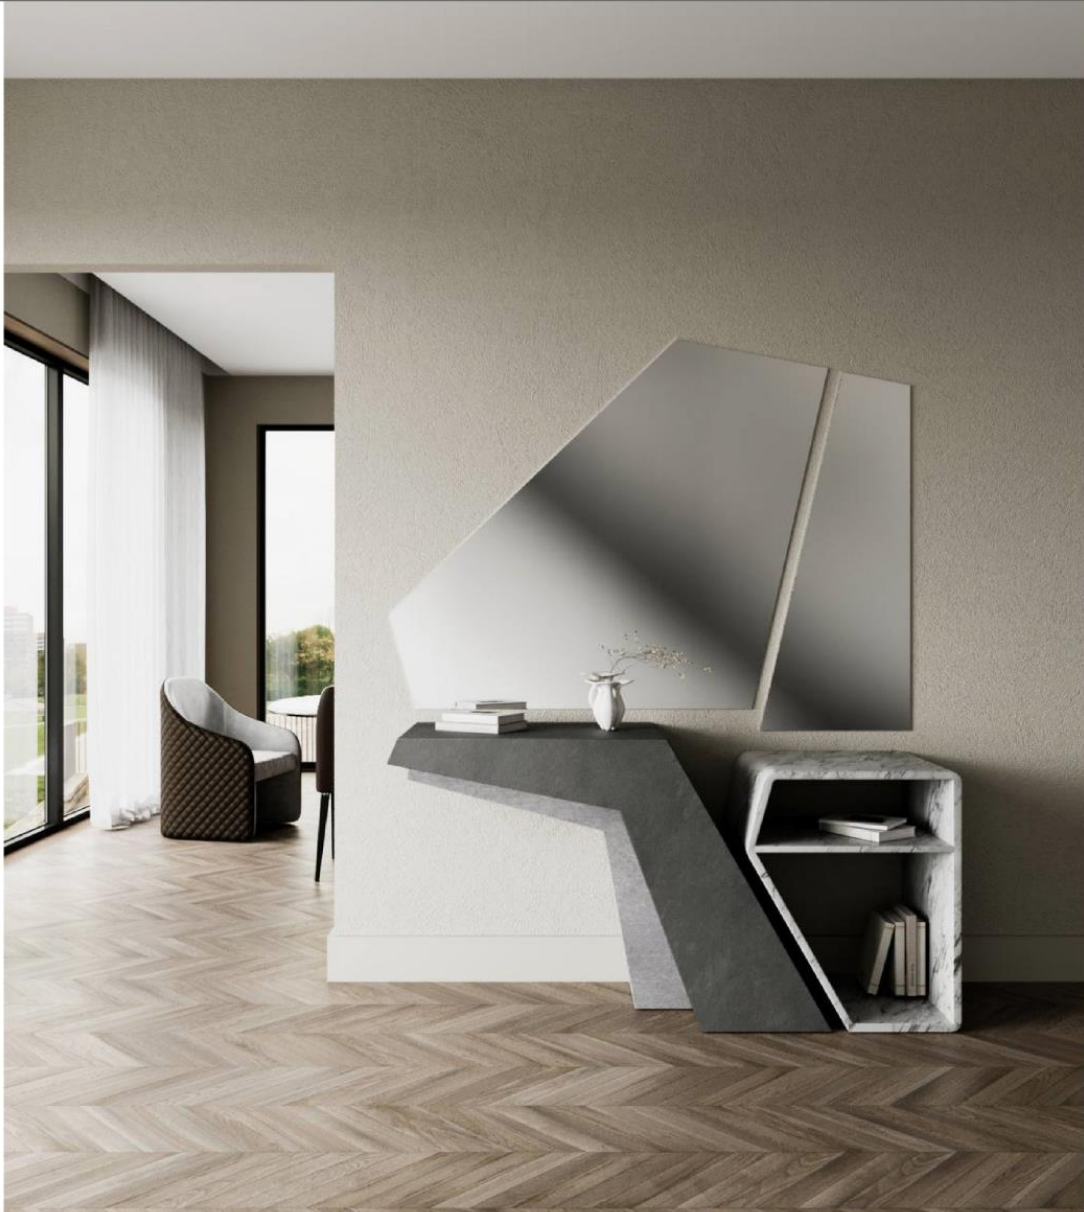

Thunder Console Table

MCOT-03

Granites

Marbles

Introducing "Thunder," the geometric console crafted from natural stone. The geometric design of the Thunder console adds a flair to its rugged charm. Each facet and angle is meticulously sculpted to create a sense of visual intrigue and sophistication, making it a focal point in any room. With its fusion of natural beauty and geometric precision, the Thunder console transcends trends and serves as a timeless addition to any home decor. Whether placed in a modern loft or a classic interior, it adds an air of refinement and sophistication while making a bold aesthetic statement.