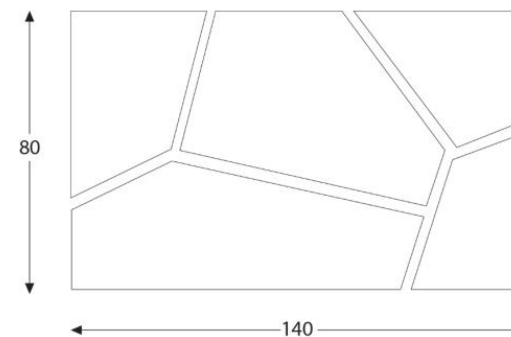

Material: Natural Stone

Height: 30 cm

Dimension: 140*80 cm

Technical plan:

Coffee Table

MCTC-06

Granites

Green granite

Material: Natural Stone

Height: 40 cm

Dimension: DØ120 / Rectangle 120*60

Technical plan:

Granites

Green granite

Black granite

Marbles