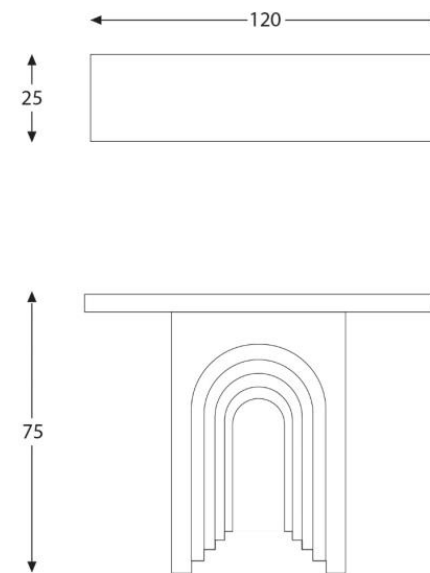

Material: Natural Stone

Height: 75 cm

Dimension: Base 20*50*75 / Top 100*25

Technical plan: