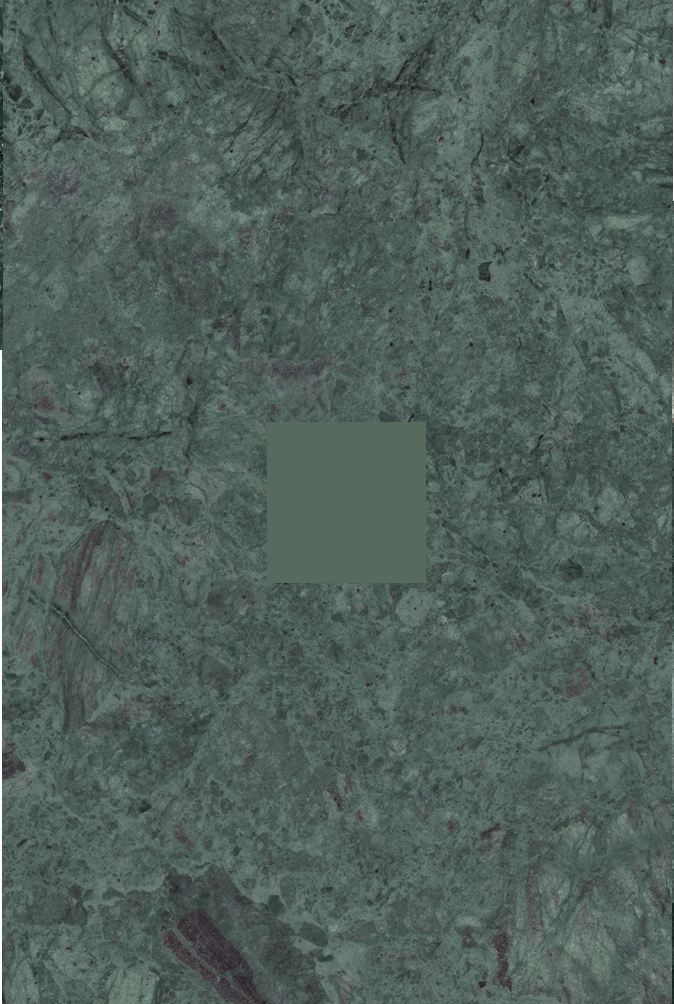

SELVA POL RECT 60X120/SELVA POL RECT 120X120