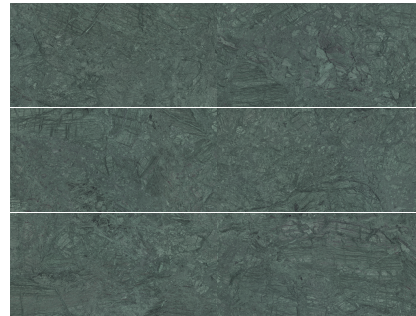

VARIACIÓN DE DISEÑO . GRAPHIC FACES

SYMBOLS • SIMBOLOGÍA

- **M** MATE/ MATT / MAT
- **R** RECTIFICADO /RECTIFÉD / RECTIFIÉ
- **P** PORCELÁNICO / PORCELAIN TILES / GRÉS CERÁME
- **V2** VARIACION LEVE / SLIGHT VARIATION
- **L** LAPADO MATE / MATT LAPPED / LAPATTO MAT