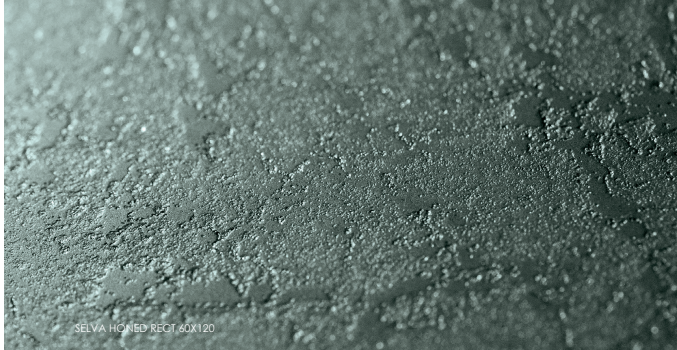

## Selva Collection

SELVA HONED RECT 60X120