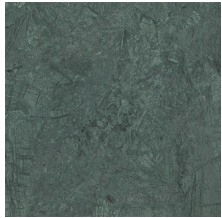

SELVA

120X120 - 60X120 / 48"X48" - 24"X48"

M SELVA HONED RECT
120X120/48"X48" L96/M

P SELVA POL RECT
120X120/48"X48" L97/M