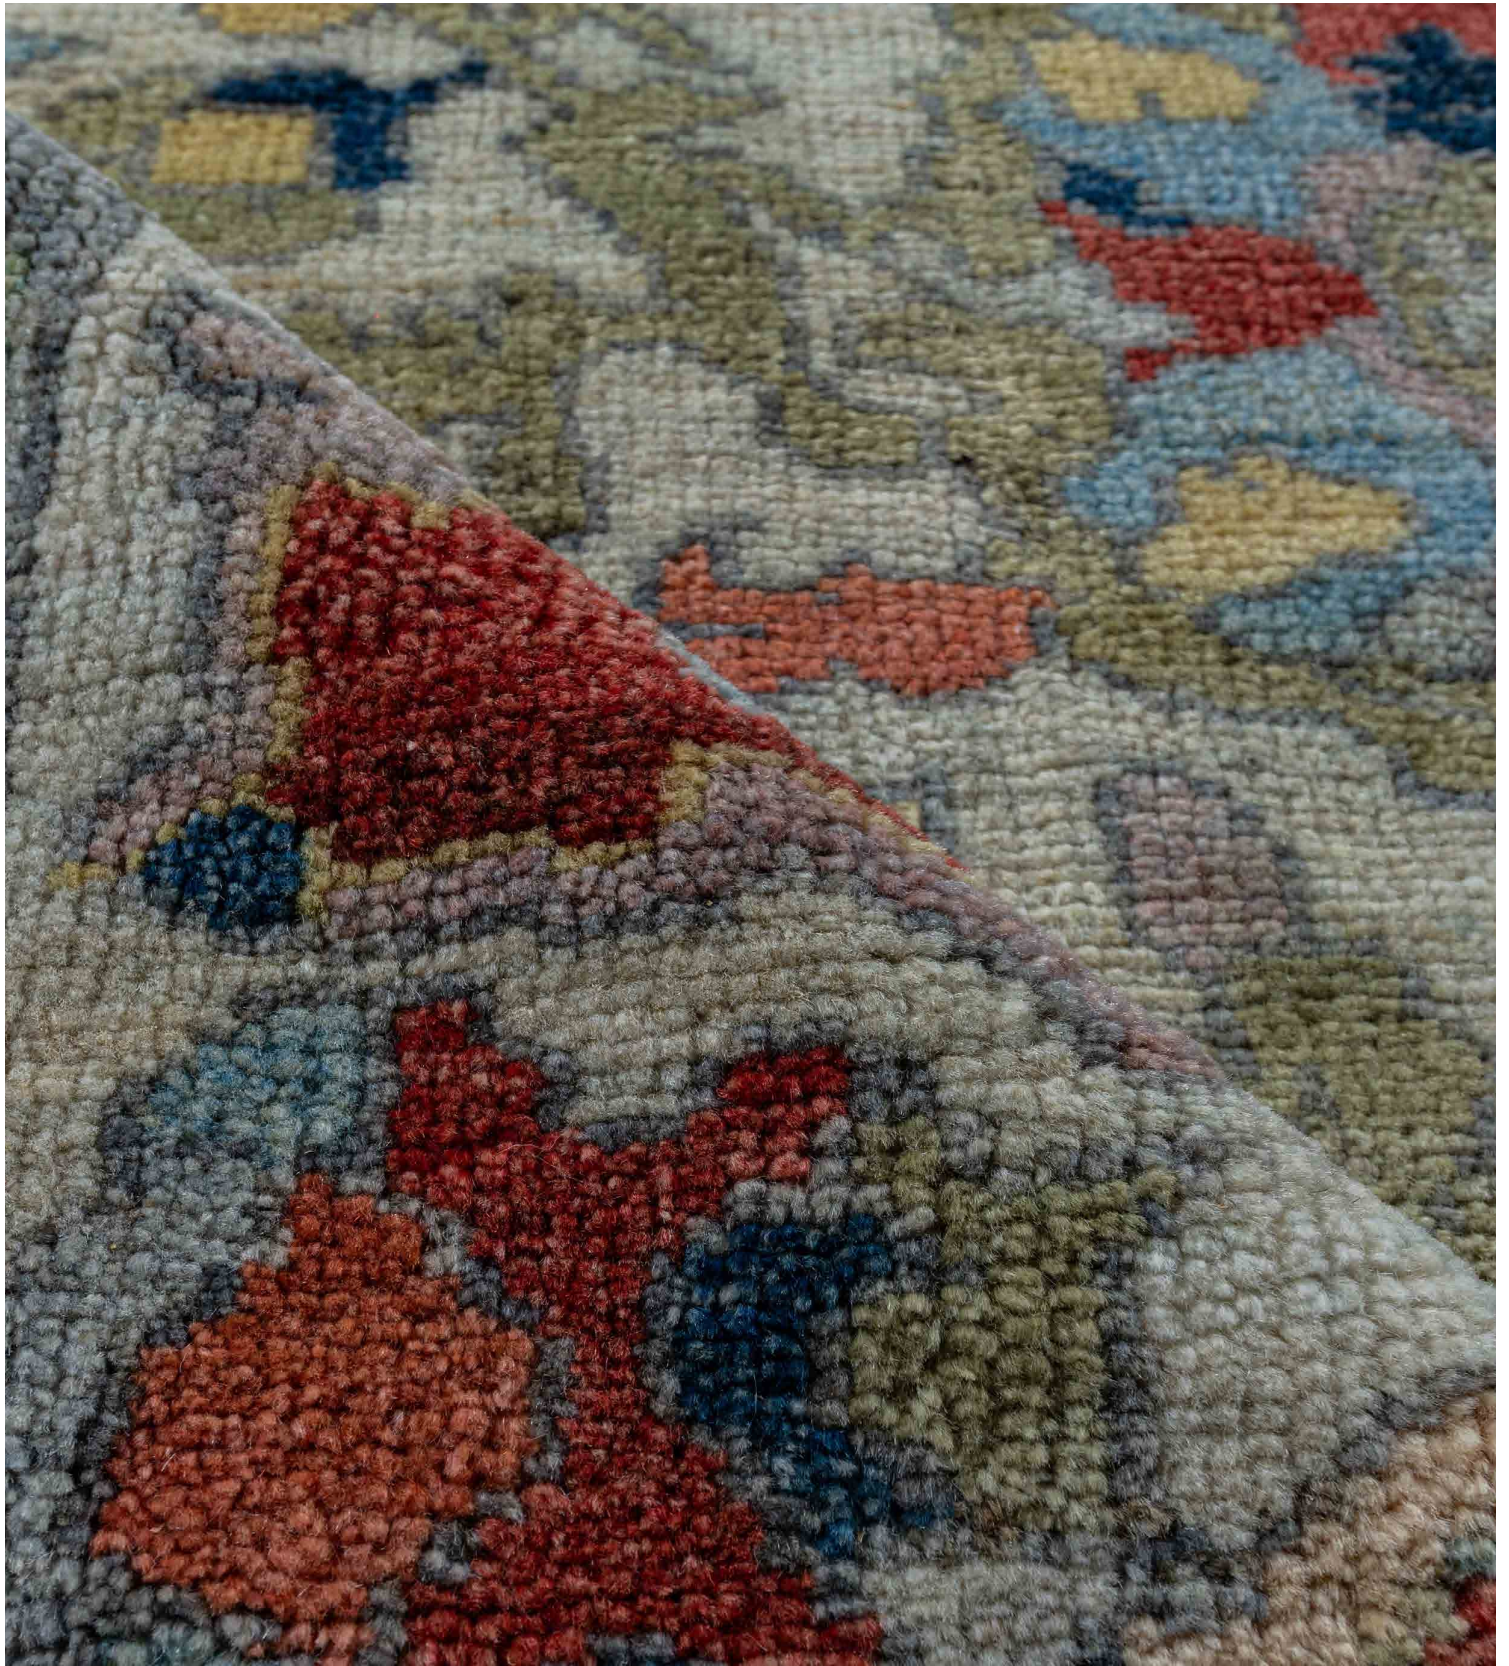

Antique Look
2329727
Size: 160x223

Antique Look
2329733
Size: 162x218

Antique Look
2 329754
Size: 160x221

Antique Look
2329785
Size: 162x235

Antique Look

2329801

Size: 283x380

Antique Look
2329805
Size: 157x230

Antique Look
2329806
Size: 95x295

Antique Look
2329830
Size: 157x220

Antique Look
2331003
Size: 316x361

Antique Look

2331013

Size: 307x437

Antique Look
2331021
Size: 108x531

Antique Look
2331034
Size: 107x440

Antique Look
2331053
Size: 370x467

Wool and Silk
2326325
Size: 158x219

Wool and Silk
2325606
Size: 188x270

Wool and Silk
2325828
Size: 152x214

Wool and Silk
2326136
Size: 152x224

Wool and Silk

2326362

Size: 92x167

Morocco

2329723

Size: 115x708

Morocco
2329910
Size: 105x320

A black and gold patterned rug with a repeating geometric design. The pattern consists of interconnected, star-like or floral motifs in a light gold or beige color, set against a dark black background. The rug is shown at an angle, with a dark grey or black surface visible on the left side.