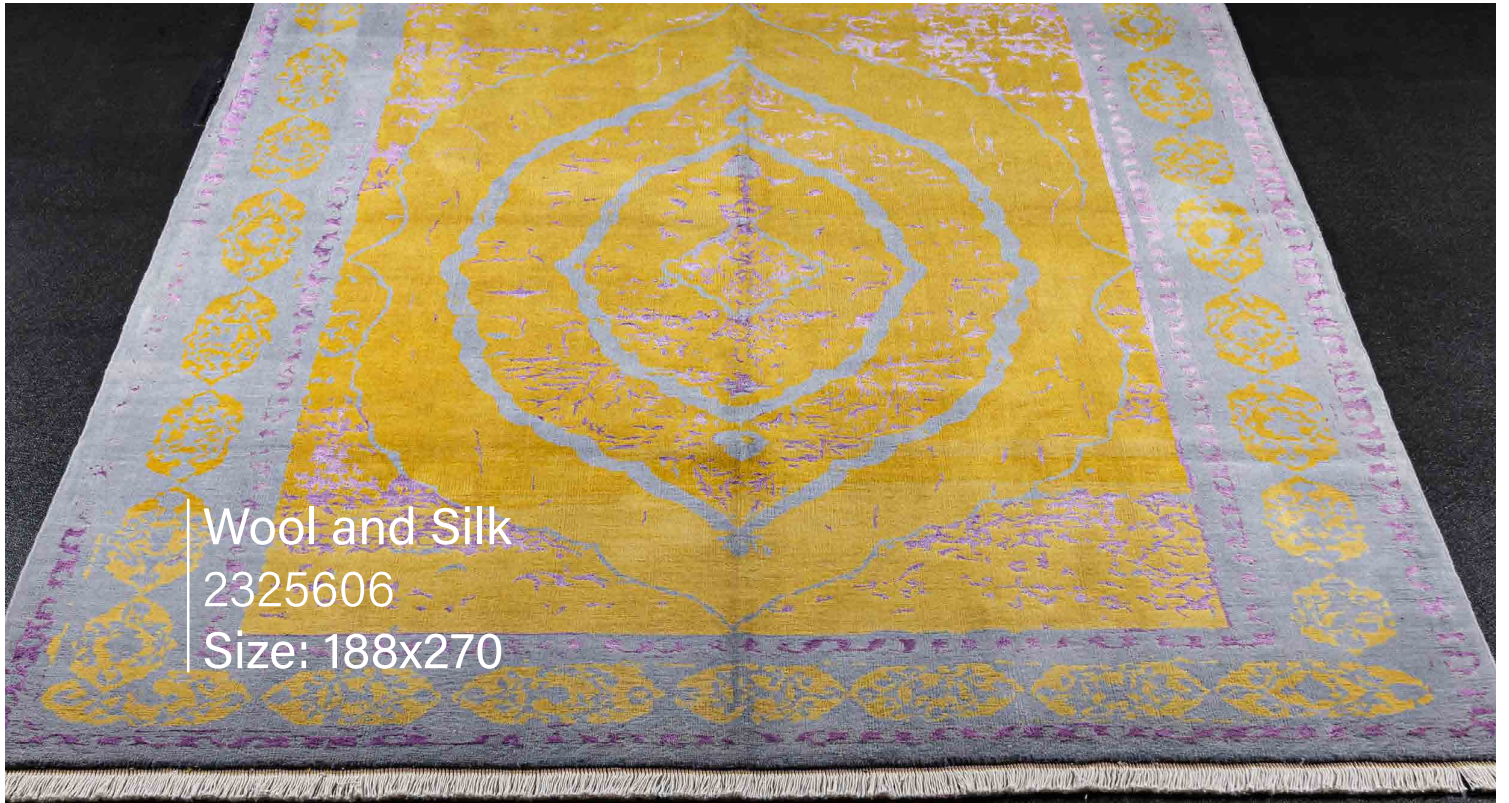

Antique Look
2331053
Size: 370x467

Wool and Silk
2326325
Size: 158x219

Wool and Silk
2325606
Size: 188x270

Wool and Silk
2325828
Size: 152x214

Wool and Silk
2326136
Size: 152x224

Wool and Silk

2326362

Size: 92x167

Wool and Silk
2326376
Size: 145x205

Wool and Silk

2326380

Size: 139x197

Wool and Silk
2326441
Size: 140x184

Wool and Silk
2326562
Size: 173x247

Wool and Silk
2326841
Size: 207x294

Wool and Silk
2328158
Size: 210x415

Morocco

2329723

Size: 115x708

Morocco
2329910
Size: 105x320

A black and gold patterned rug with a repeating geometric design. The pattern consists of interconnected, star-like or floral motifs in a light gold or beige color, set against a dark black background. The rug is shown at an angle, with a dark grey or black surface visible on the left side.

Wool and Silk
2325360
Size: 251x301

Morocco

2328416

Size: 197x286

Morocco
2329466
Size: 122x292

Morocco

3229550

Size: 215x294