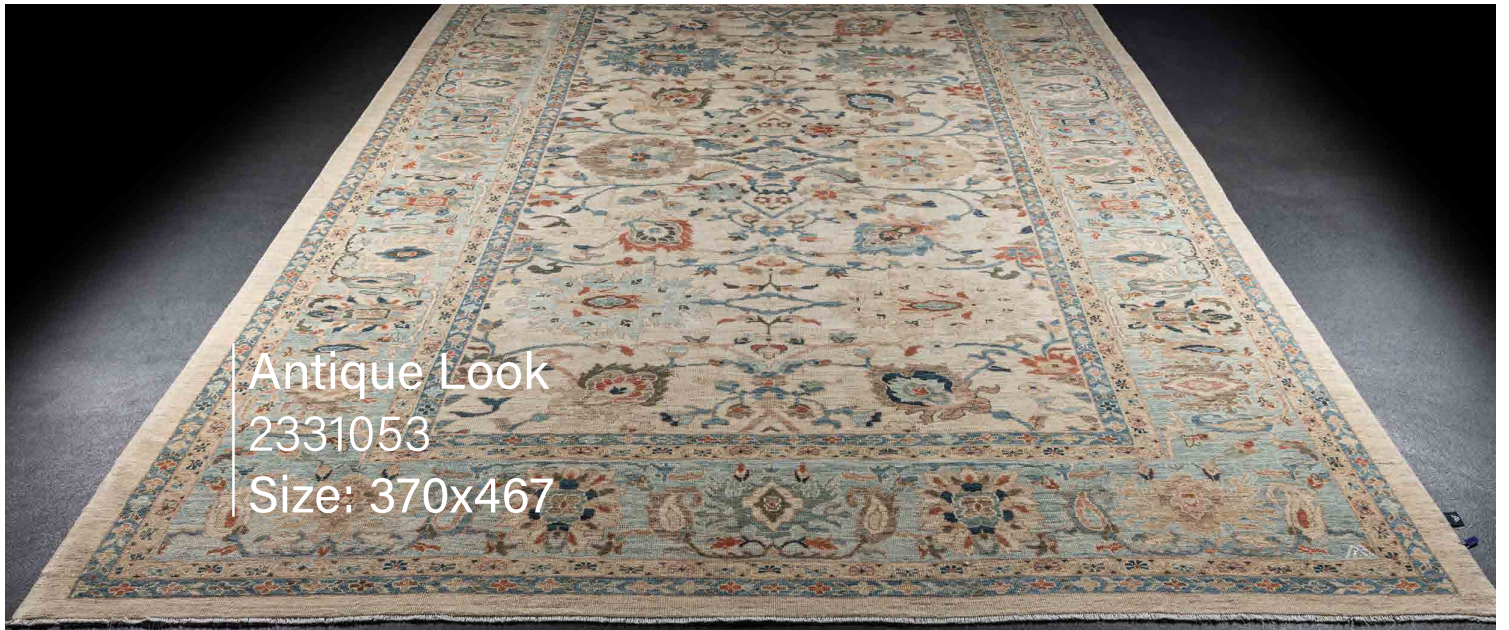

Antique Look
2329806
Size: 95x295

Antique Look
2329830
Size: 157x220

Antique Look
2331003
Size: 316x361

Antique Look

2331013

Size: 307x437

Antique Look
2331021
Size: 108x531

Antique Look
2331034
Size: 107x440

Morocco

2329723

Size: 115x708

Morocco
2329910
Size: 105x320

A black and gold patterned rug with a repeating geometric design. The pattern consists of interconnected, star-like or floral motifs in a light gold or beige color, set against a dark black background. The rug is shown at an angle, with a dark grey or black surface visible on the left side.

Wool and Silk
2325360
Size: 251x301

Morocco

2328416

Size: 197x286

Morocco
2329466
Size: 122x292

Morocco

3229550

Size: 215x294