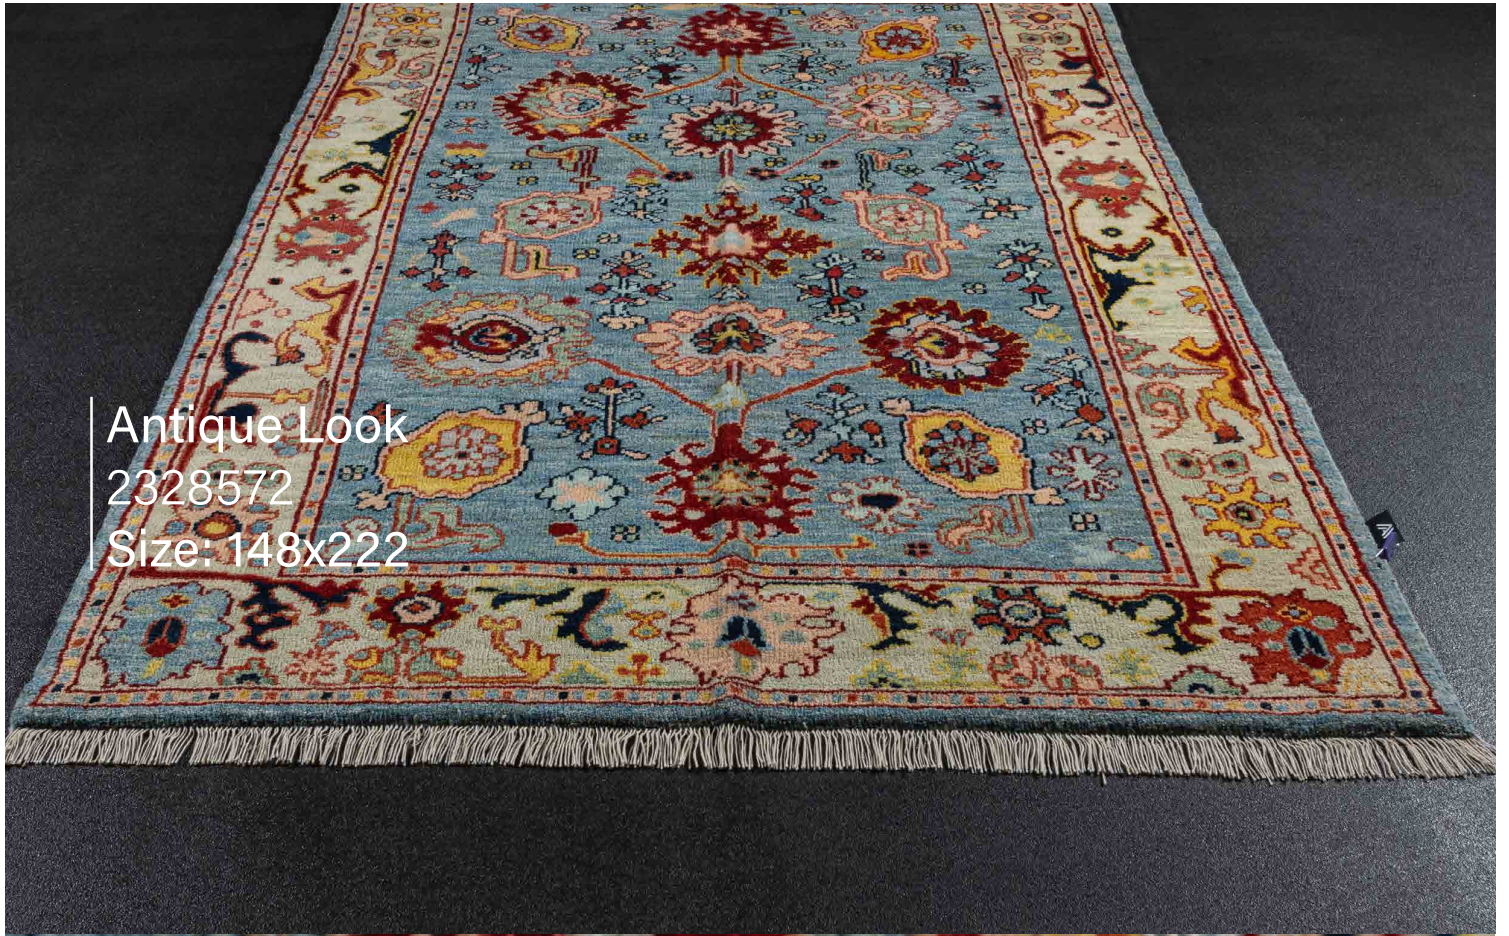

Antique Look
2328572
Size: 148x222