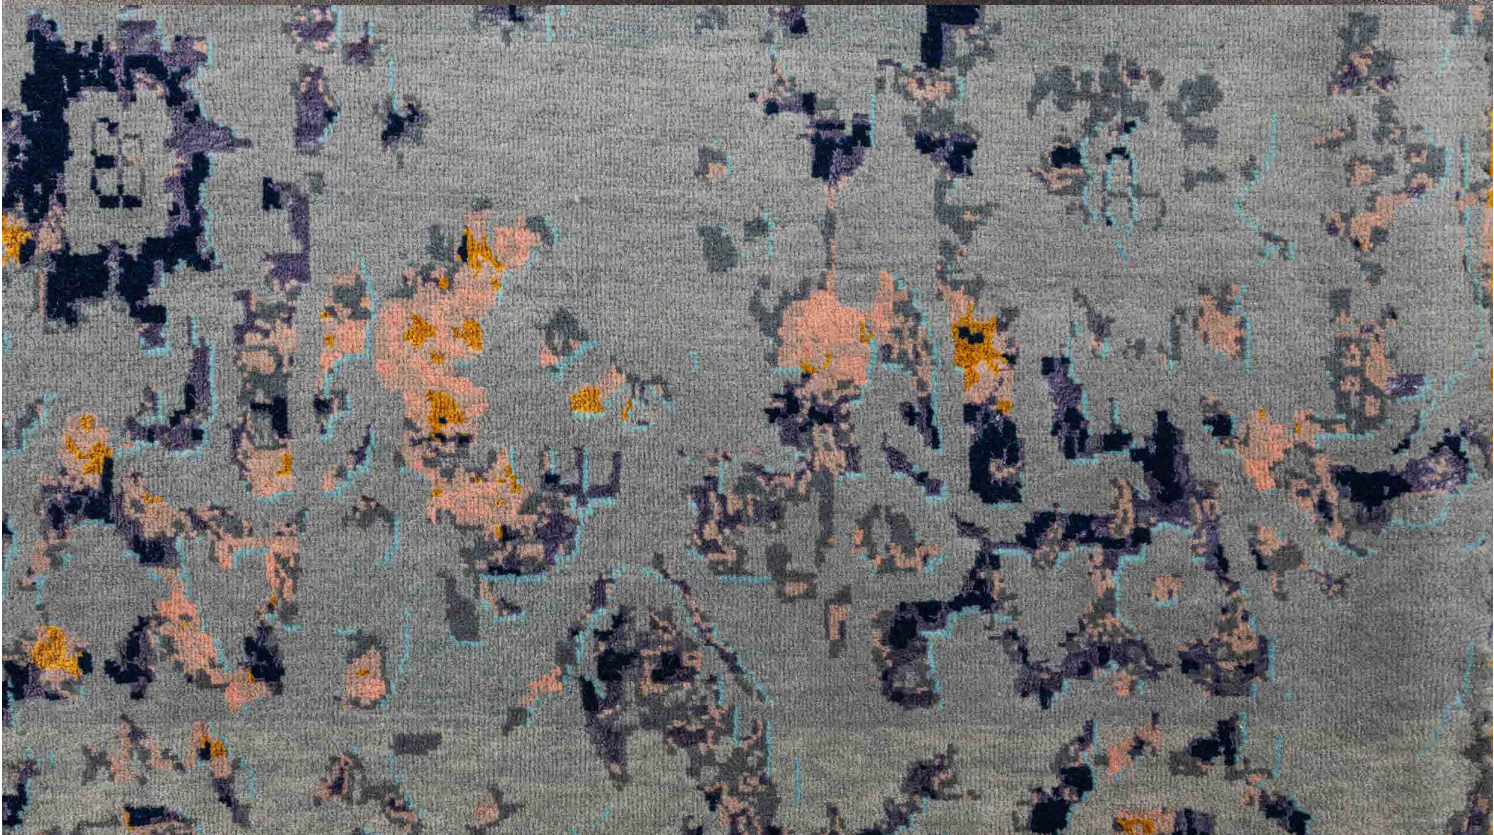

Wool and Silk
2329212
Size: 211x300