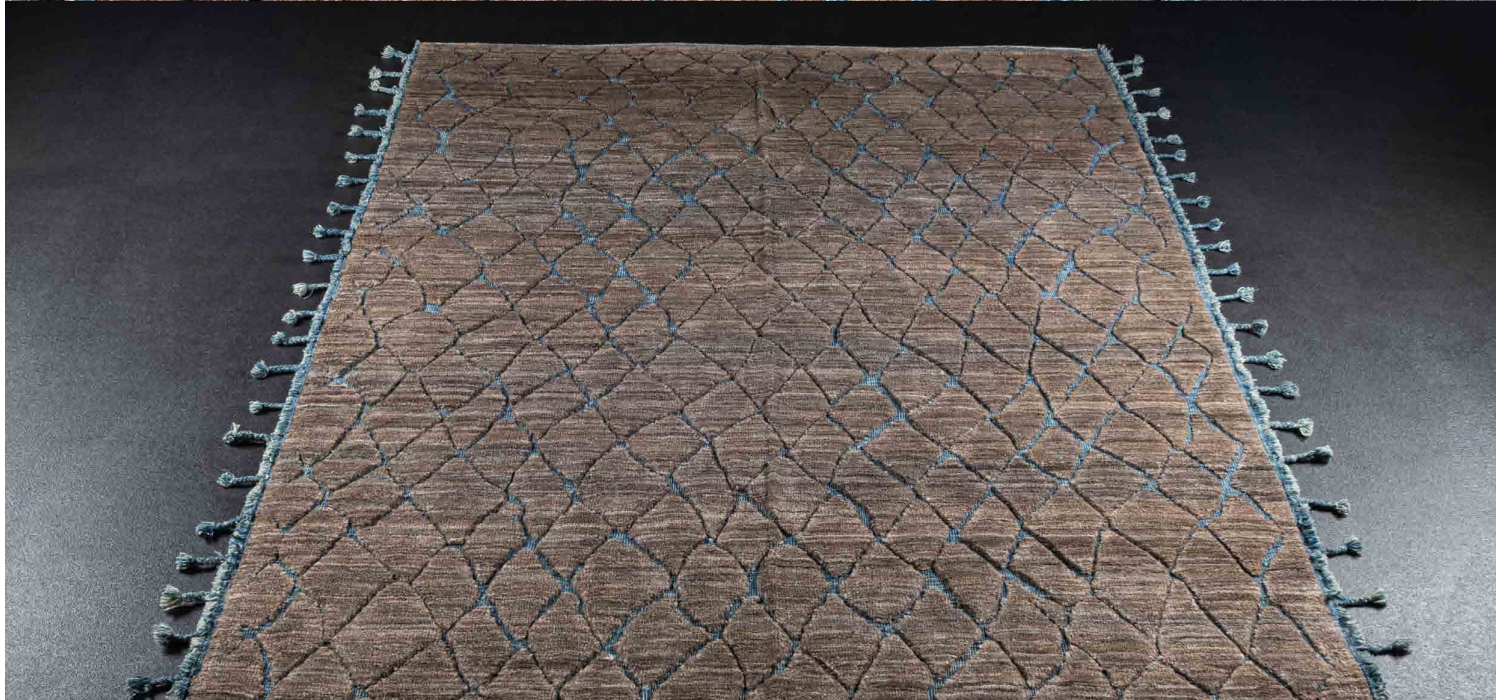

Morocco
2329923
Size: 216x311