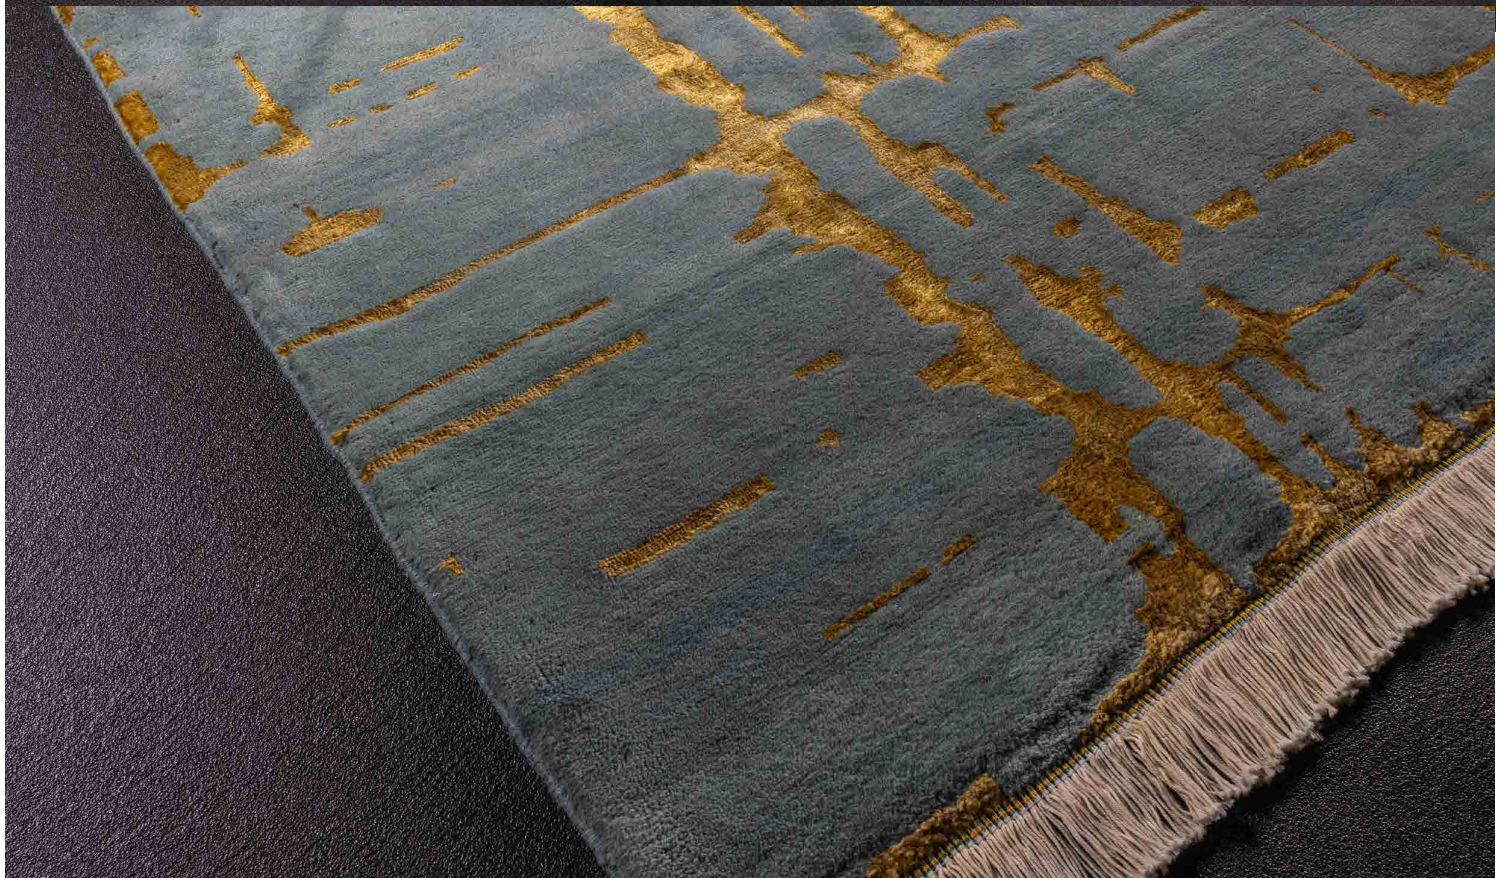

Wool and Silk
2328380
Size: 300x388