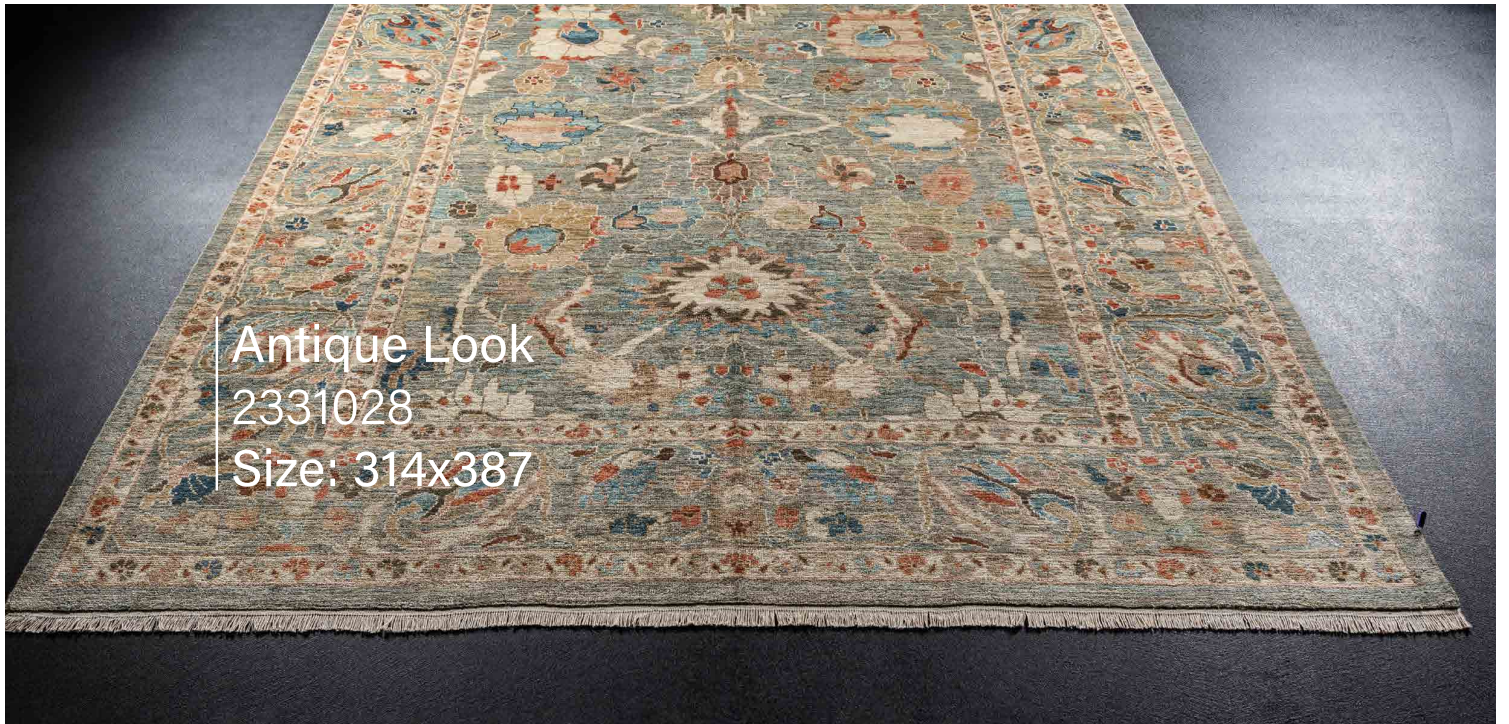

Antique Look
2329806
Size: 95x295

Antique Look
2329830
Size: 157x220

Antique Look
2331003
Size: 316x361

Antique Look

2331013

Size: 307x437

Antique Look
2331021
Size: 108x531

Antique Look
2331034
Size: 107x440

Morocco

2329723

Size: 115x708

Morocco
2329910
Size: 105x320

A black and gold patterned rug with a repeating geometric design. The pattern consists of interconnected, star-like or floral motifs in a light gold or beige color, set against a dark black background. The rug is shown at an angle, with a dark grey or black surface visible on the left side.