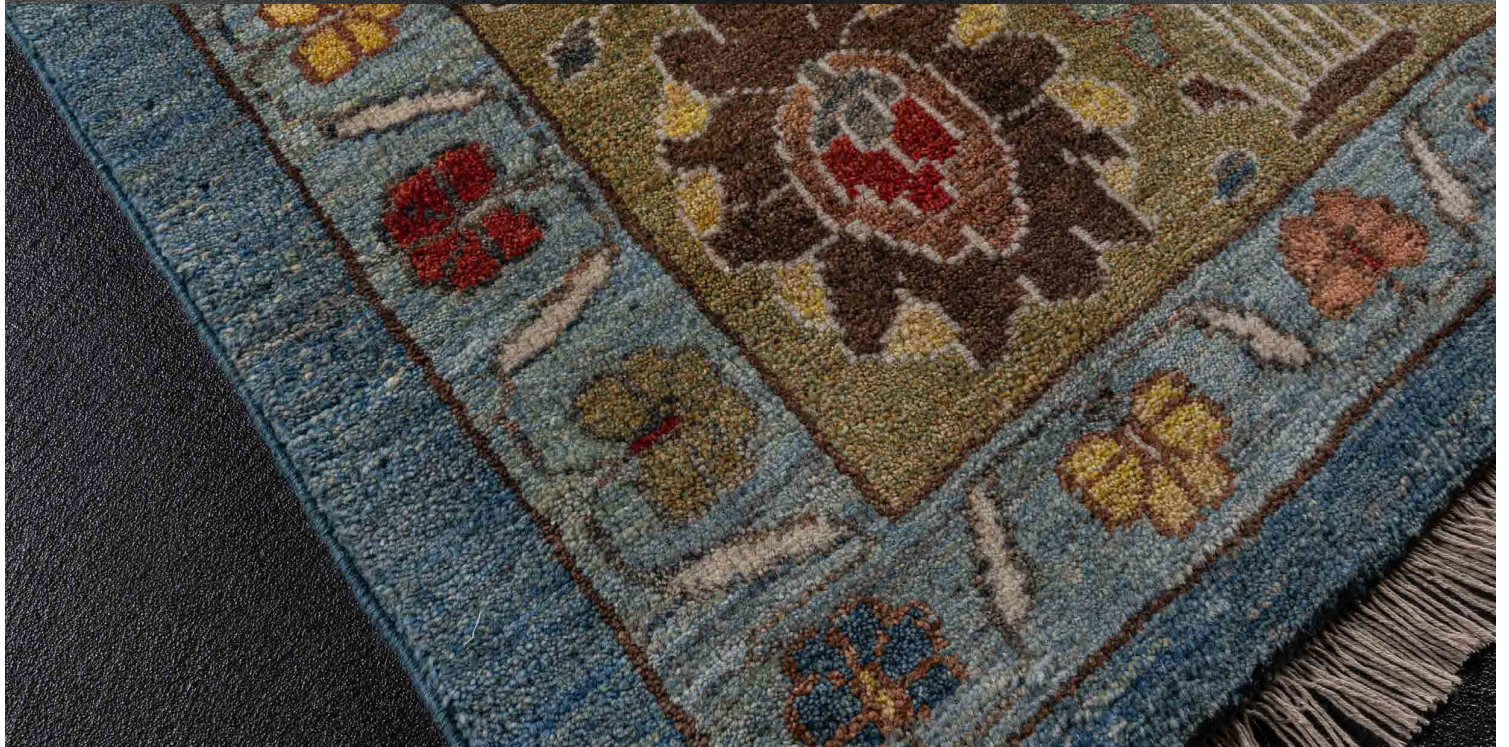

Antique Look
2329727
Size: 160x223

Antique Look
2329733
Size: 162x218

Antique Look
2 329754
Size: 160x221

Antique Look
2329785
Size: 162x235

Antique Look

2329801

Size: 283x380

Antique Look
2329805
Size: 157x230

Morocco

2329723

Size: 115x708

Morocco
2329910
Size: 105x320

A black and gold patterned rug with a repeating geometric design. The pattern consists of interconnected, star-like or floral motifs in a light gold or beige color, set against a dark black background. The rug is shown at an angle, with a dark grey or black surface visible on the left side.

Wool and Silk
2325360
Size: 251x301

Morocco

2328416

Size: 197x286

Morocco
2329466
Size: 122x292

Morocco

3229550

Size: 215x294