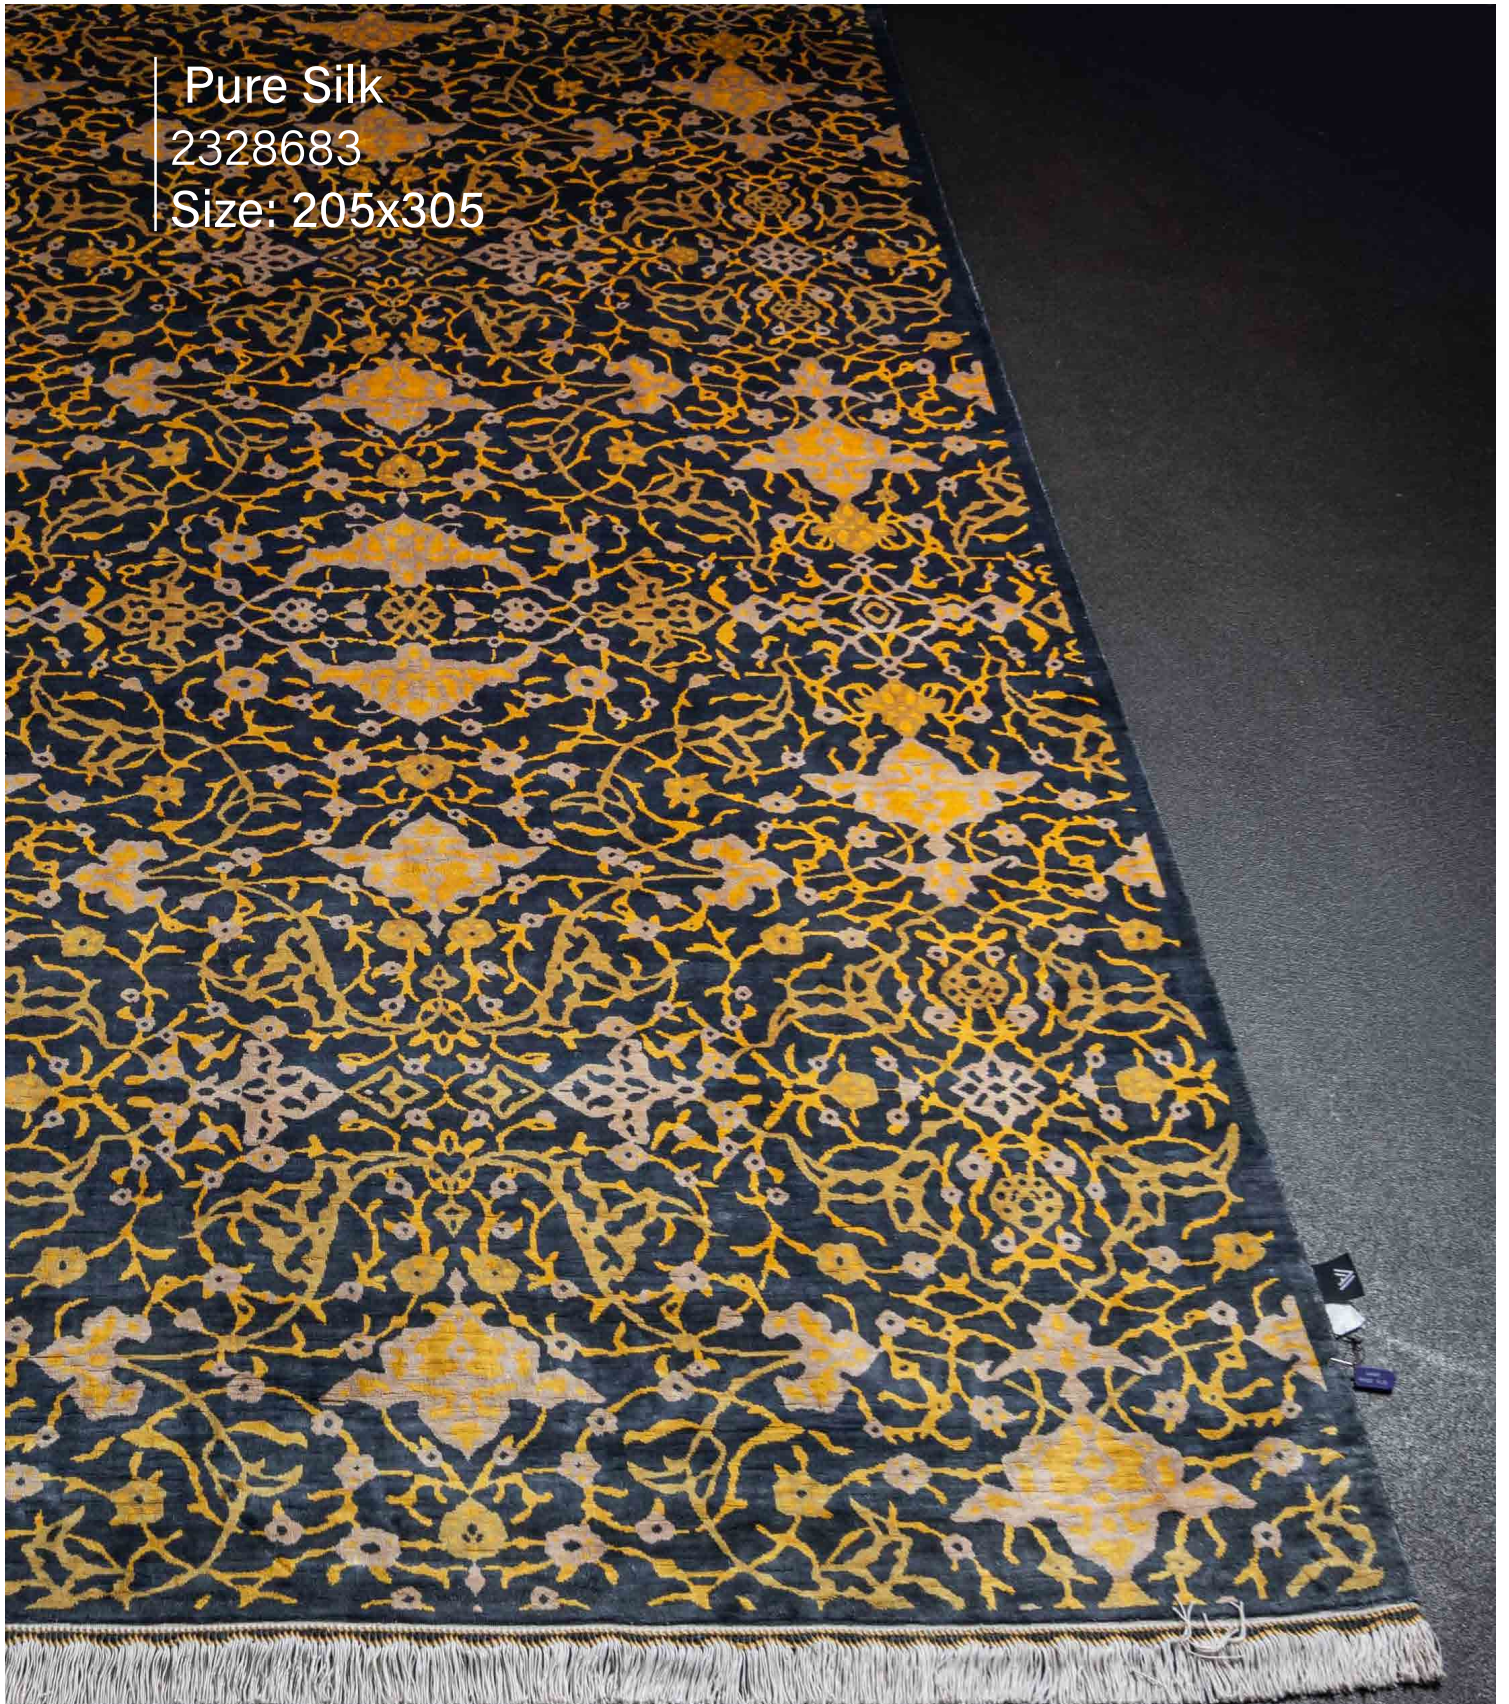

Pure Silk

2328683

Size: 205x305