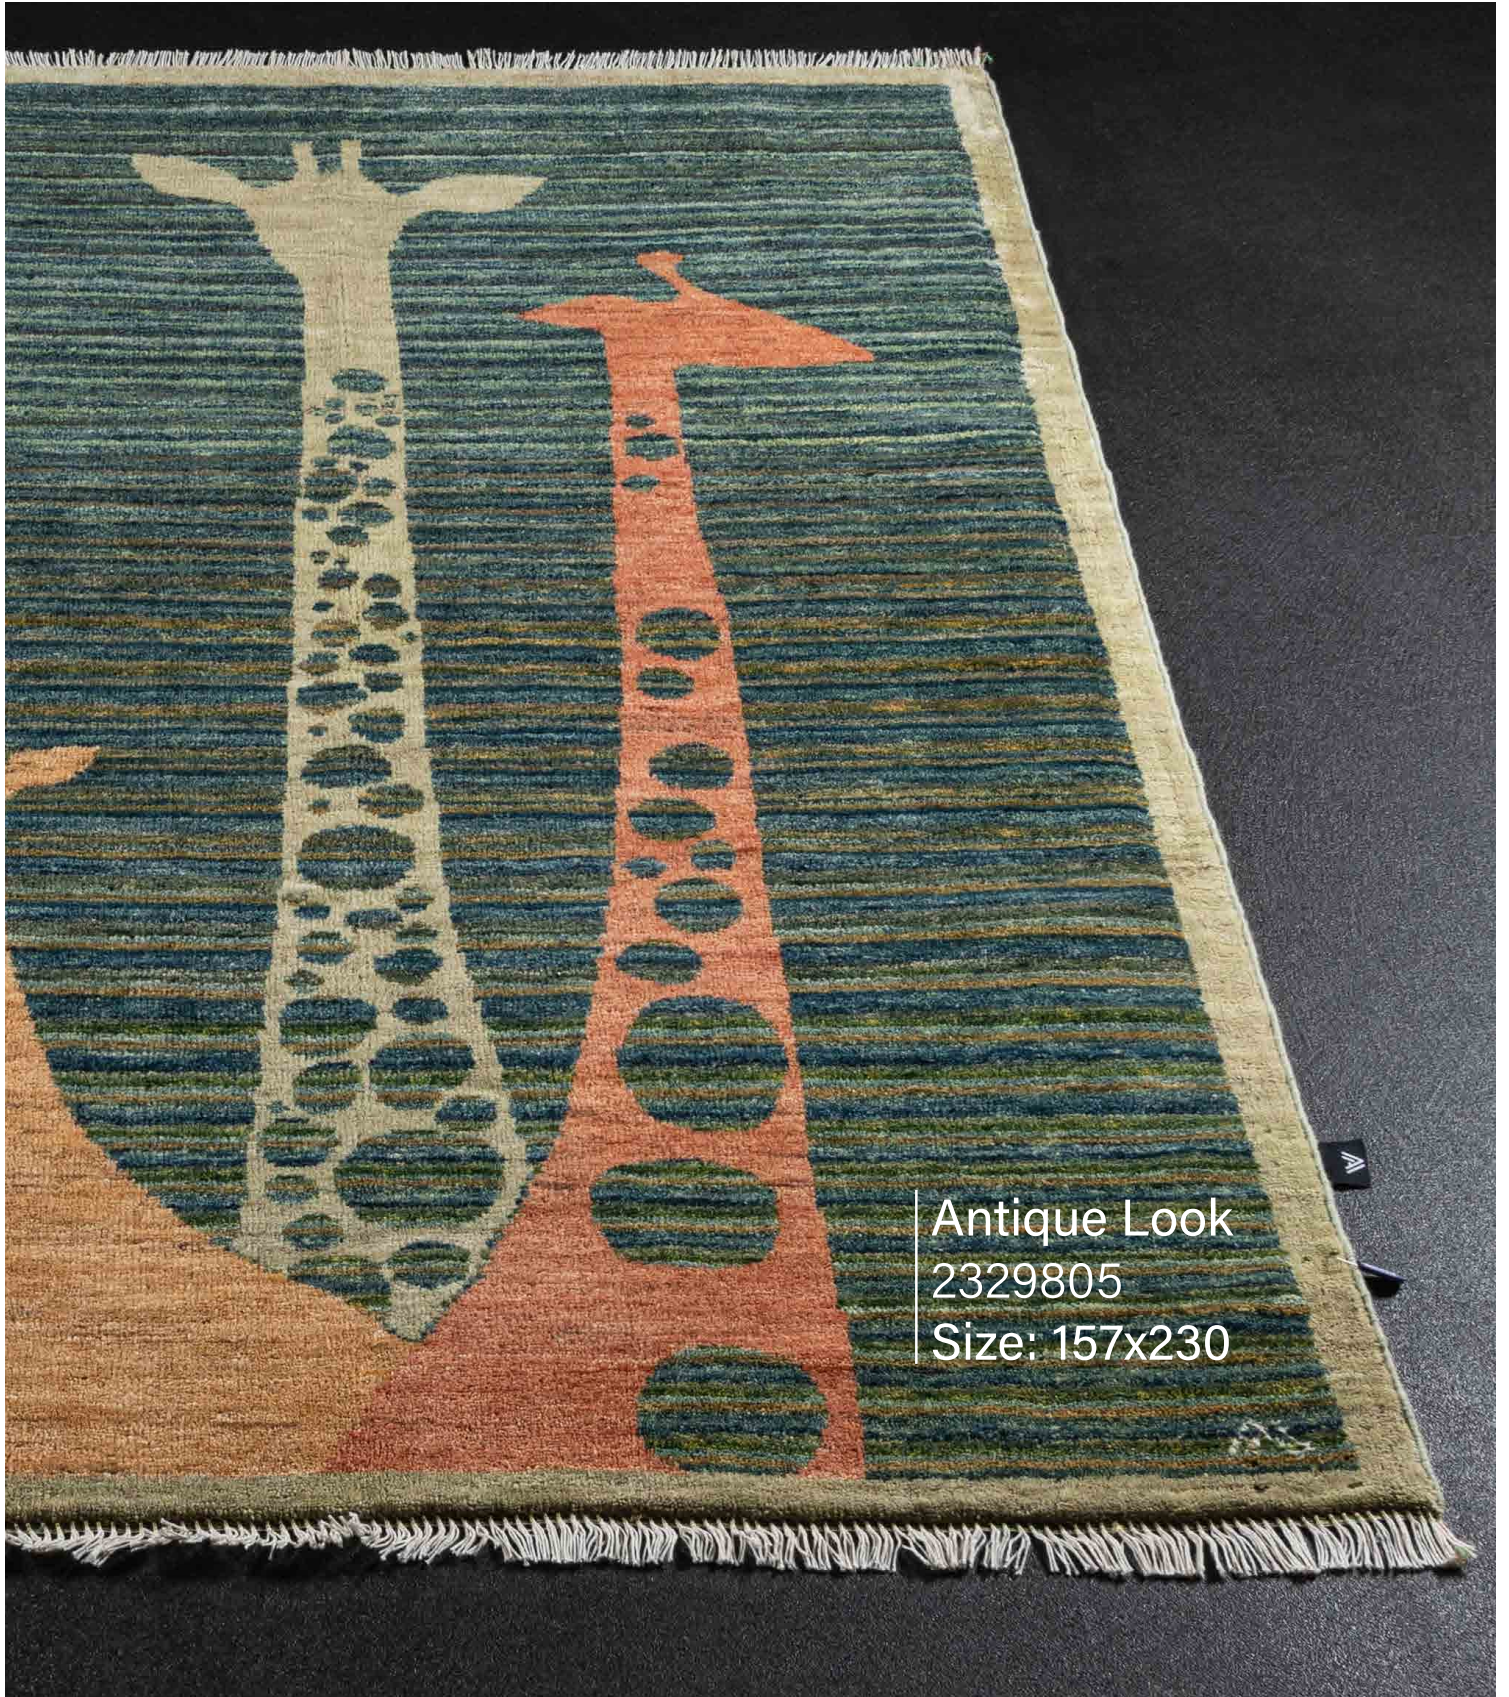

DPM Floorings

Moroccan Collection

Antique Look
2328520
Size: 194x207

Antique Look
2328572
Size: 148x222

Antique Look
2329086
Size: 210x298

Antique Look
2329310
Size: 232x293

Antique Look
2329398
Size: 247x302

Antique Look
2329727
Size: 160x223

Antique Look
2329733
Size: 162x218

Antique Look
2 329754
Size: 160x221

Antique Look
2329785
Size: 162x235

Antique Look

2329801

Size: 283x380

Antique Look
2329805
Size: 157x230

Antique Look
2329806
Size: 95x295

Antique Look
2329830
Size: 157x220

Antique Look
2331003
Size: 316x361

Antique Look

2331013

Size: 307x437

Antique Look
2331021
Size: 108x531

Antique Look
2331034
Size: 107x440

Morocco

2329723

Size: 115x708

Morocco
2329910
Size: 105x320

A black and gold patterned rug with a repeating geometric design. The pattern consists of interconnected, star-like or floral motifs in a light gold or beige color, set against a dark black background. The rug is shown at an angle, with a dark grey or black surface visible on the left side.