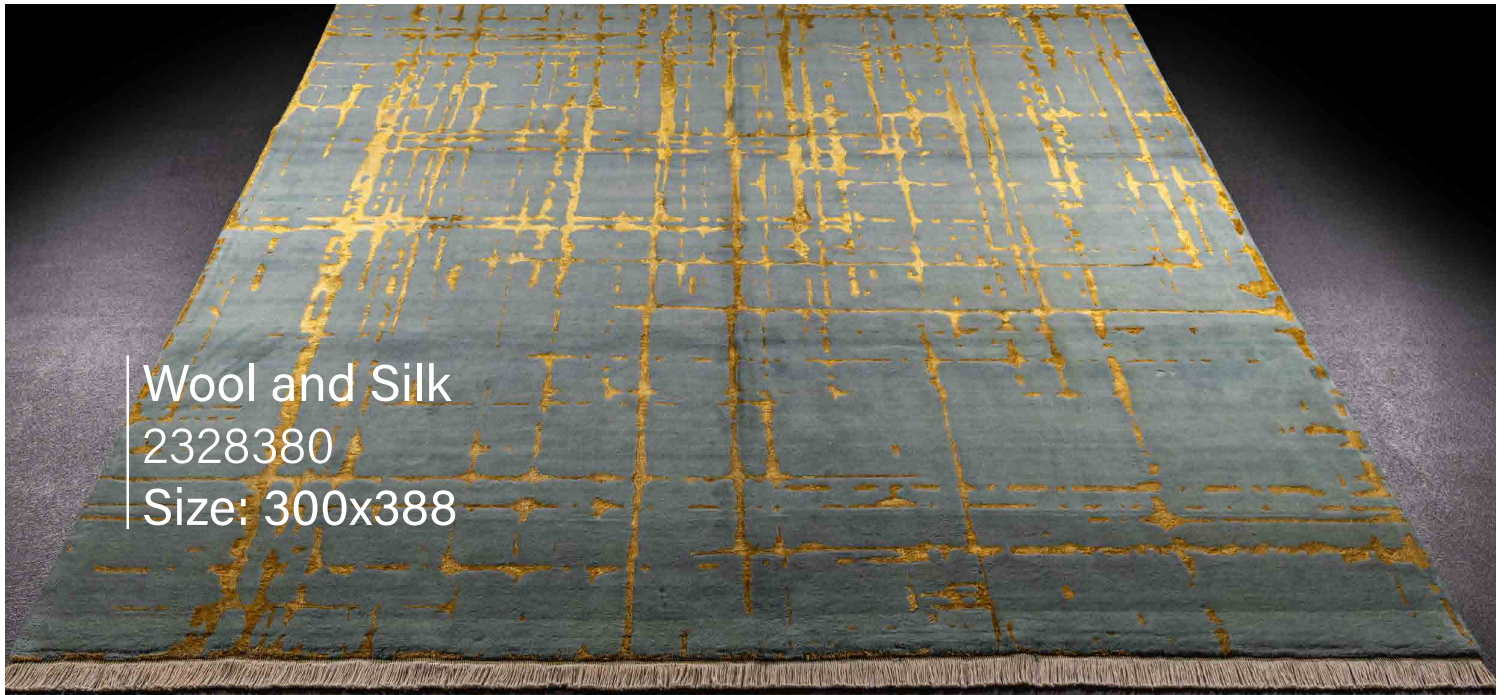

Wool and Silk
2328599
Size: 252x335

Wool and Silk
2328079
Size: 158x209

Wool and Silk

2328254

Size: 238x284

Wool and Silk
2328380
Size: 300x388

Pure Silk

2328683

Size: 205x305

Wool and Silk
2329212
Size: 211x300

Wool and Silk
2329279
Size: 211x290

Wool and Silk

2329283

Size: 159x213

Wool and Silk
2329329
Size: 224x287

Wool and Silk
2329485
Size: 212x299

Morocco

2329723

Size: 115x708

Morocco
2329910
Size: 105x320

A black and gold patterned rug with a repeating geometric design. The pattern consists of interconnected, star-like or floral motifs in a light gold or beige color, set against a dark black background. The rug is shown at an angle, with a dark grey or black surface visible on the left side.