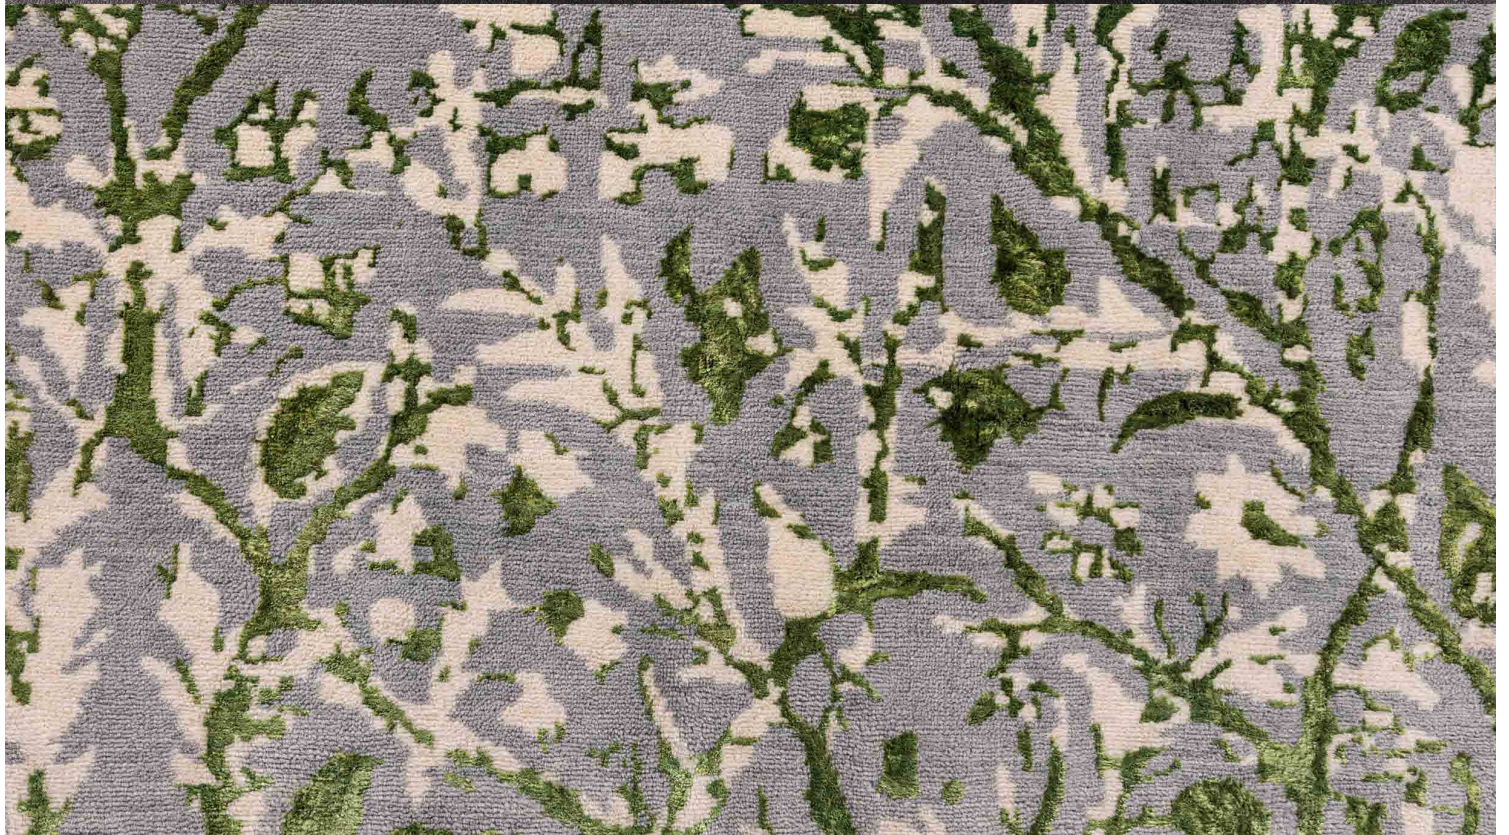

Wool and Silk

2329283

Size: 159x213