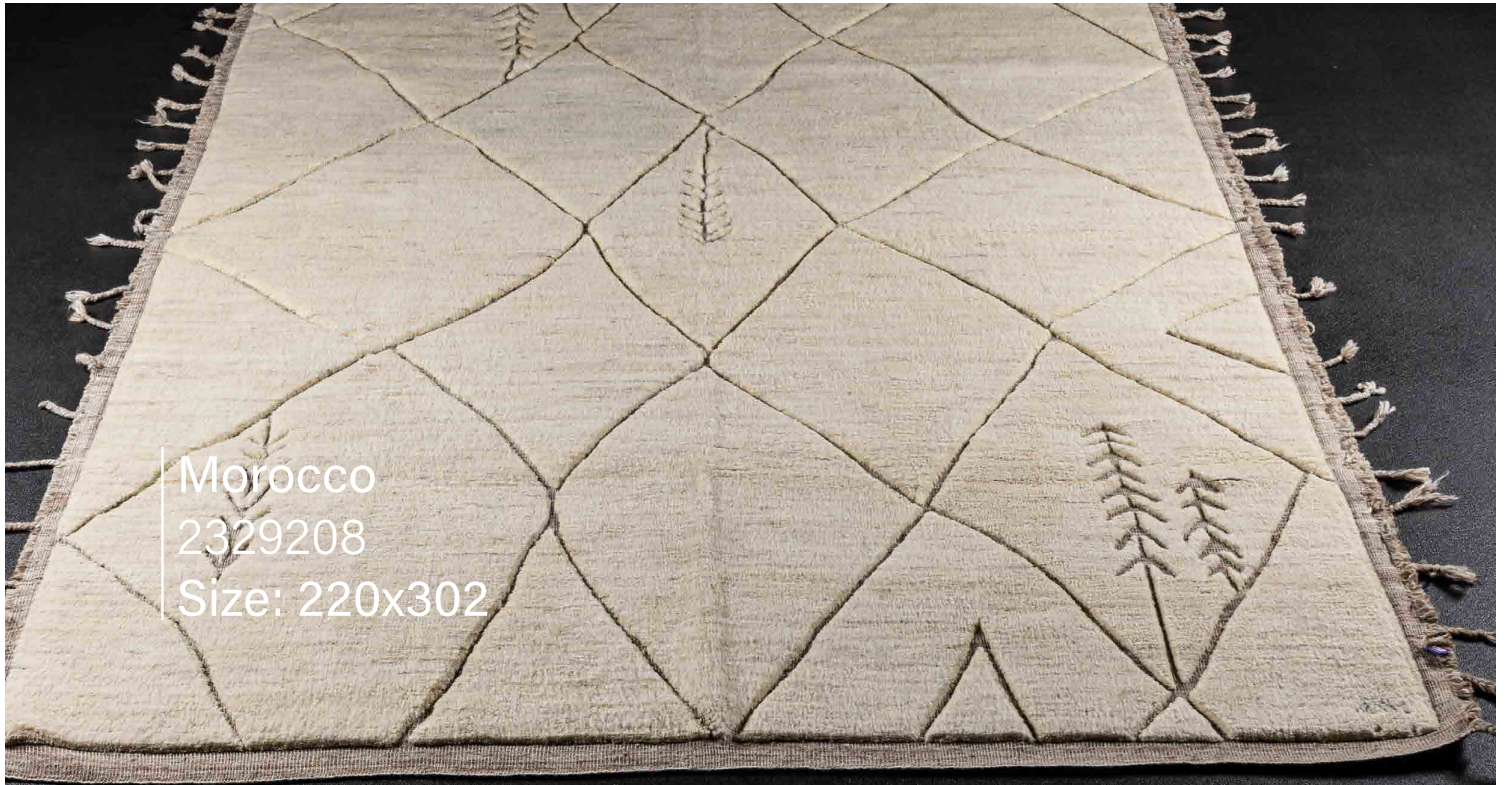

Size: 205x305

Wool and Silk
2329212
Size: 211x300

Wool and Silk
2329279
Size: 211x290

Wool and Silk

2329283

Size: 159x213

Wool and Silk
2329329
Size: 224x287

Wool and Silk
2329485
Size: 212x299

Morocco

2329723

Size: 115x708

Morocco
2329910
Size: 105x320

A black and gold patterned rug with a repeating geometric design. The pattern consists of interconnected, star-like or floral motifs in a light gold or beige color, set against a dark black background. The rug is shown at an angle, with a dark grey or black surface visible on the left side.