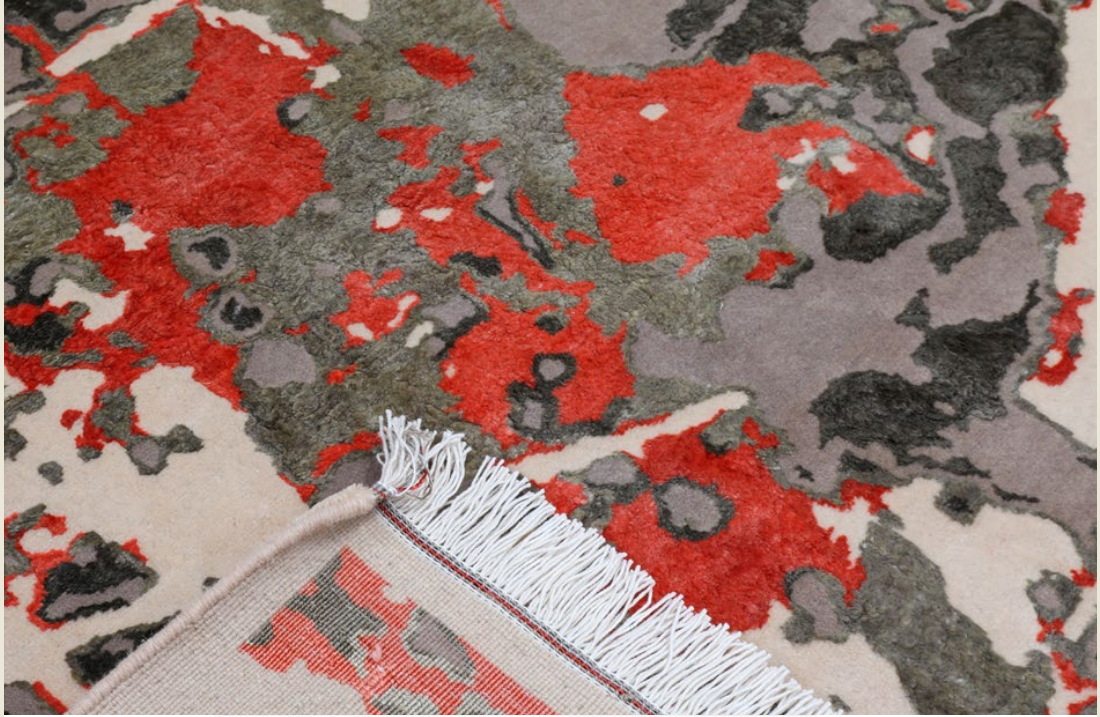

DPM Floorings

Modern Collection

Modern Collection

| Material: Fine wool & silk |

Jajim Collection

Code: 2330730
Size: 296x206 cm
Area: 6.09 cm

AR SIN

Thomas House,
84 Eccleston Square,
London
SW1V 1PX