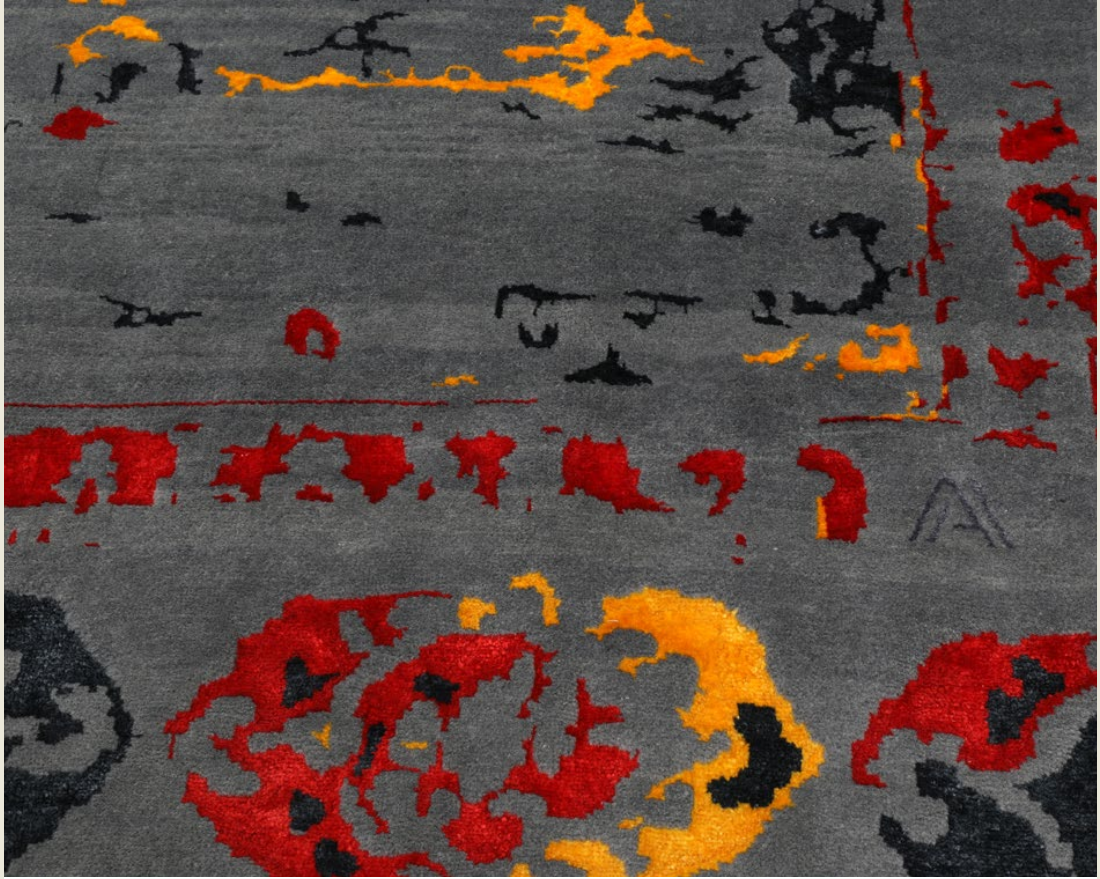

DPM Floorings

Modern Collection

Modern Collection

| Material: Fine wool & silk |

Jajim Collection

Code: 2330730
Size: 296x206 cm
Area: 6.09 cm

AR SIN

Thomas House,
84 Eccleston Square,
London
SW1V 1PX