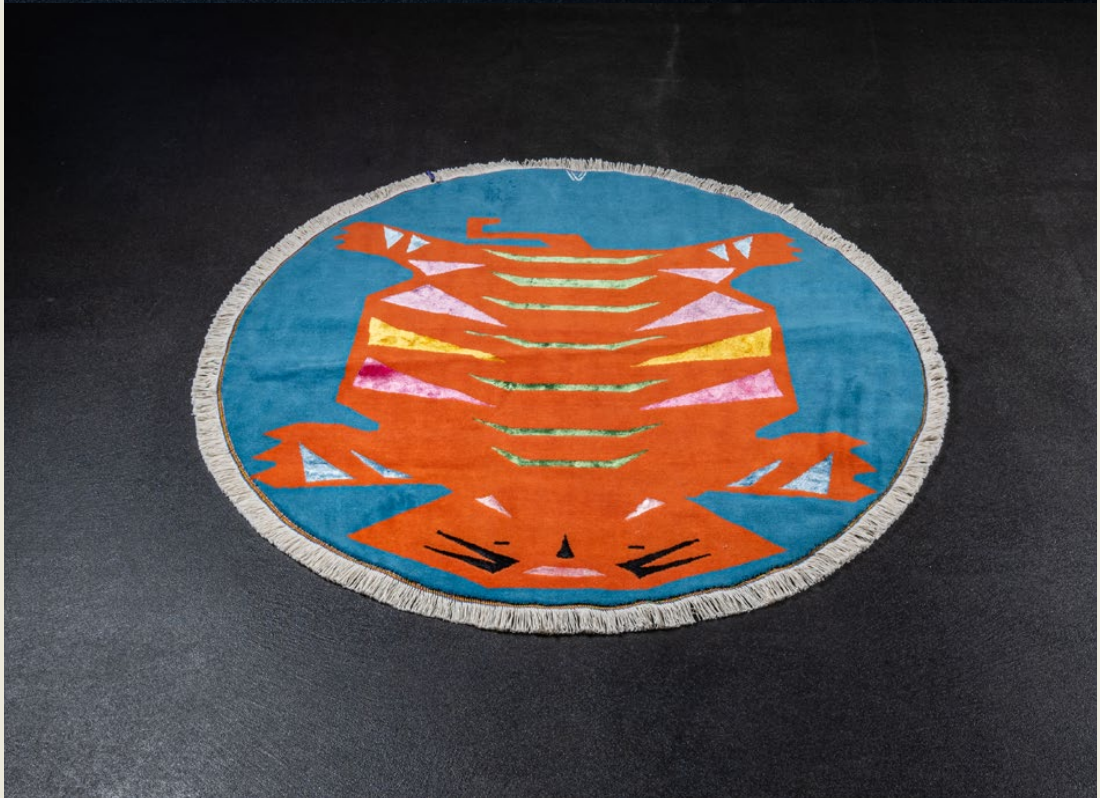

DPM Floorings

Modern Collection

Modern Collection

| Material: Fine wool & silk |

Jajim Collection

Code: 2330730
Size: 296x206 cm
Area: 6.09 cm

AR SIN

Thomas House,
84 Eccleston Square,
London
SW1V 1PX