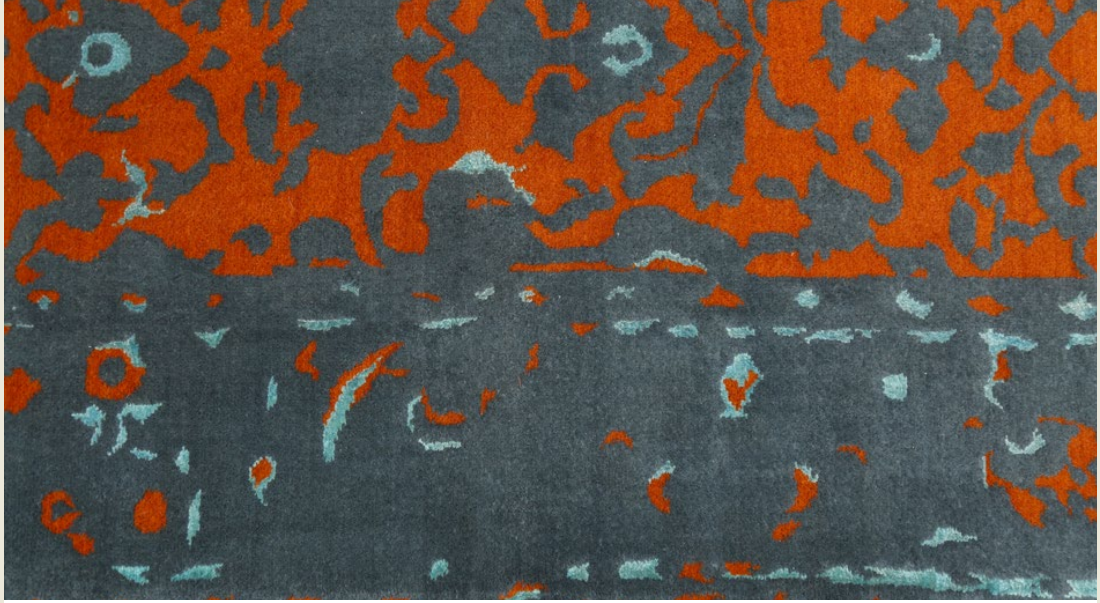

DPM Floorings

Modern Collection

Modern Collection

| Material: Fine wool & silk |

Jajim Collection

Code: 2330730
Size: 296x206 cm
Area: 6.09 cm

AR SIN

Thomas House,
84 Eccleston Square,
London
SW1V 1PX