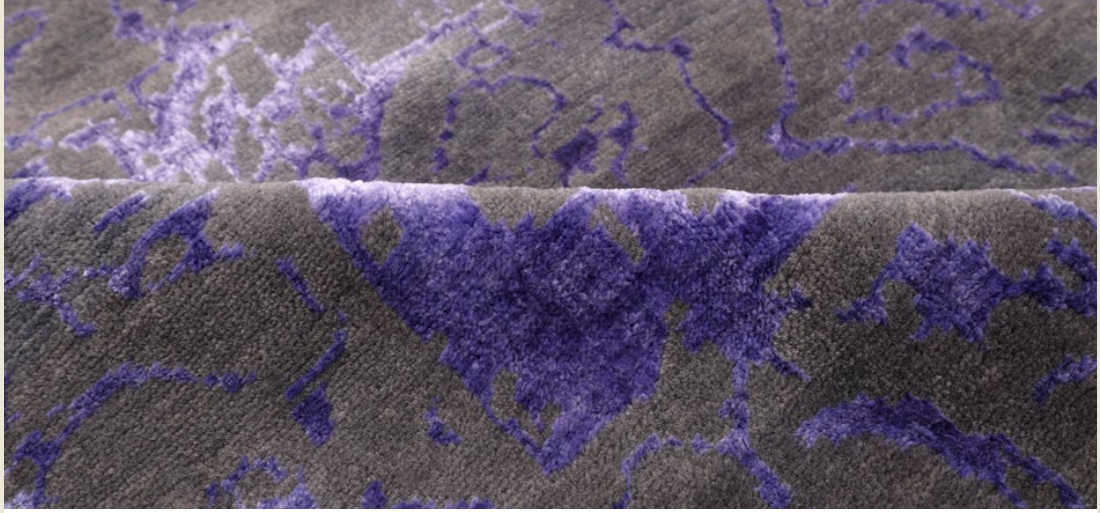

DPM Floorings

Modern Collection

Modern Collection

| Material: Fine wool & silk |

Jajim Collection

Code: 2330730
Size: 296x206 cm
Area: 6.09 cm

AR SIN

Thomas House,
84 Eccleston Square,
London
SW1V 1PX