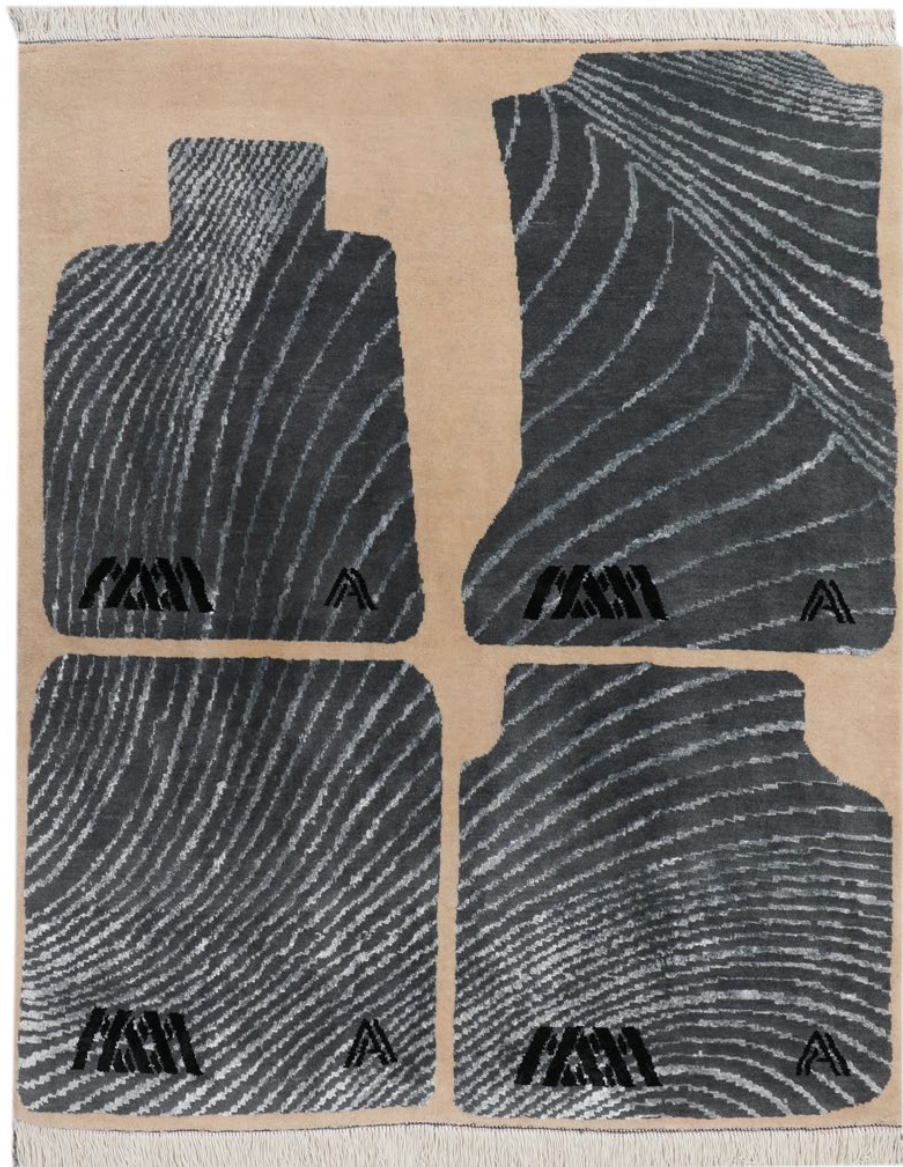

DPM Floorings

Modern Collection

Modern Collection

| Material: Fine wool & silk |

Jajim Collection

Code: 2330730
Size: 296x206 cm
Area: 6.09 cm

AR SIN

Thomas House,
84 Eccleston Square,
London
SW1V 1PX