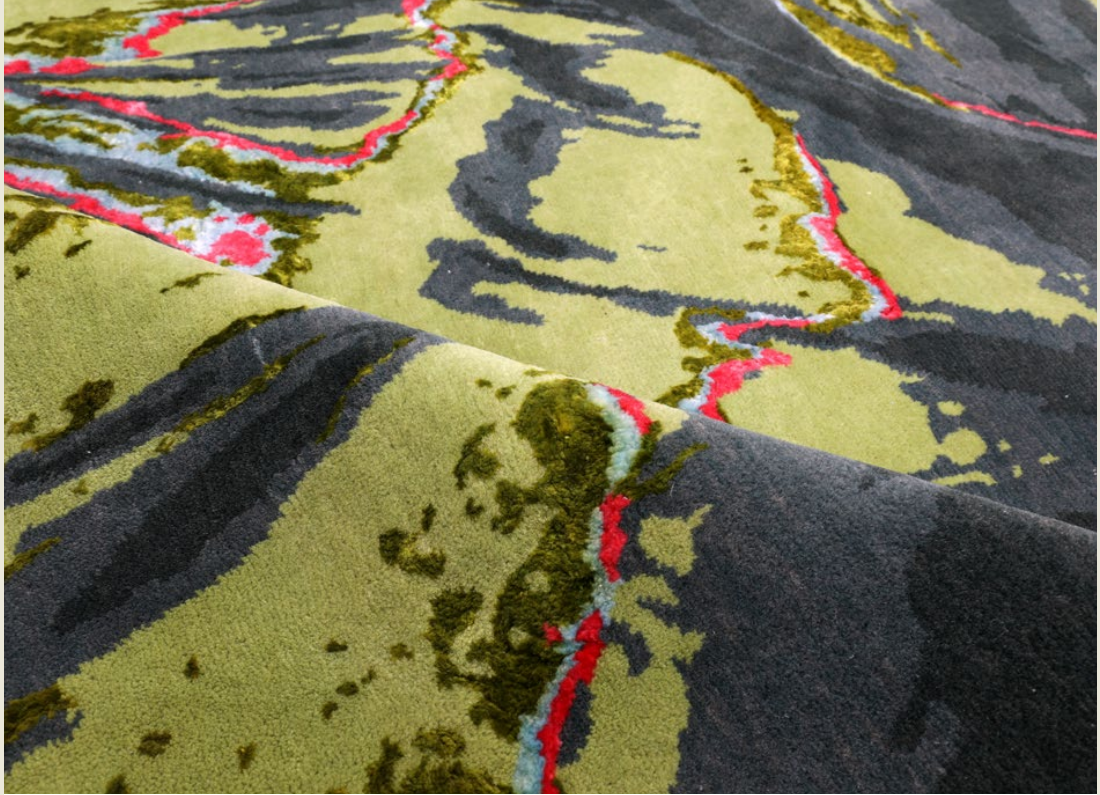

DPM Floorings

Modern Collection

Modern Collection

| Material: Fine wool & silk |

Jajim Collection

Code: 2330730
Size: 296x206 cm
Area: 6.09 cm

AR SIN

Thomas House,
84 Eccleston Square,
London
SW1V 1PX