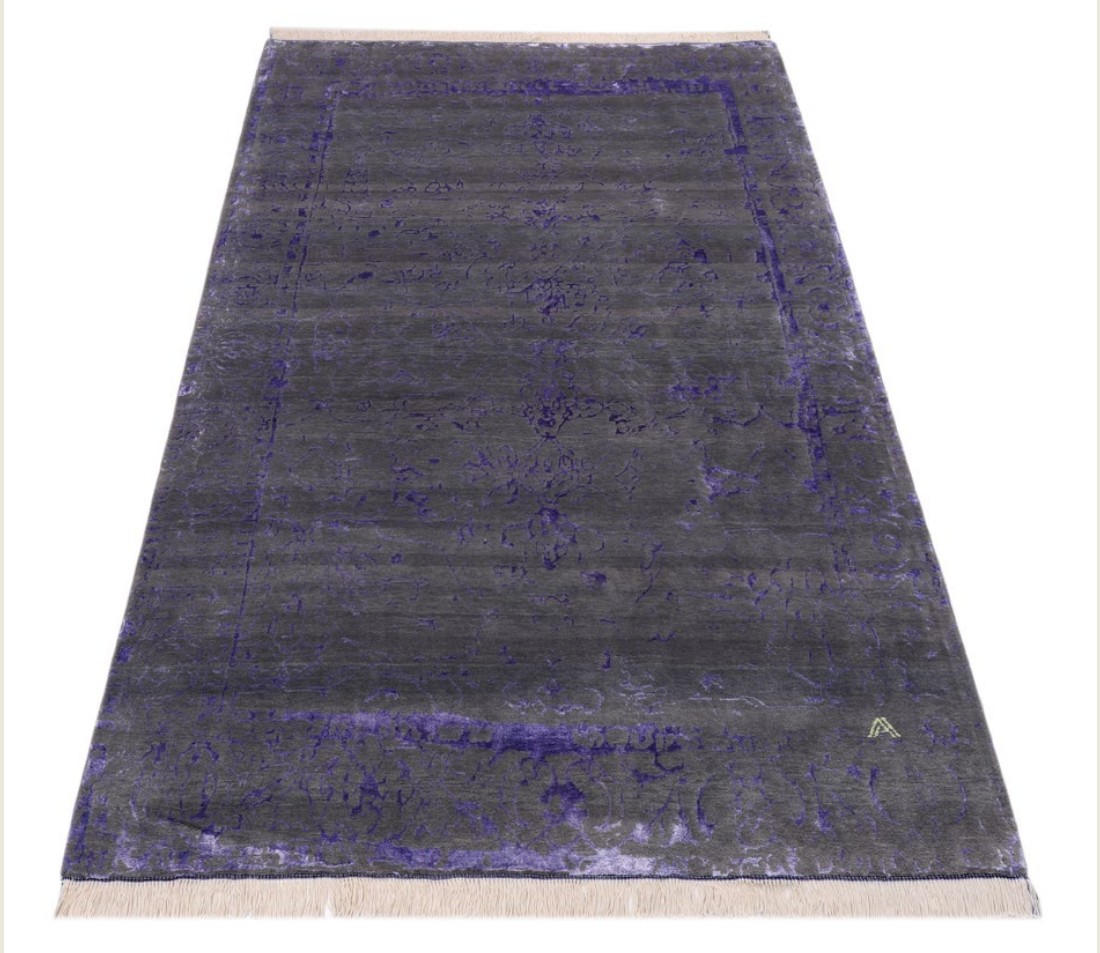

DPM Floorings

Modern Collection

Modern Collection

| Material: Fine wool & silk |

Jajim Collection

Code: 2330730
Size: 296x206 cm
Area: 6.09 cm

AR SIN

Thomas House,
84 Eccleston Square,
London
SW1V 1PX