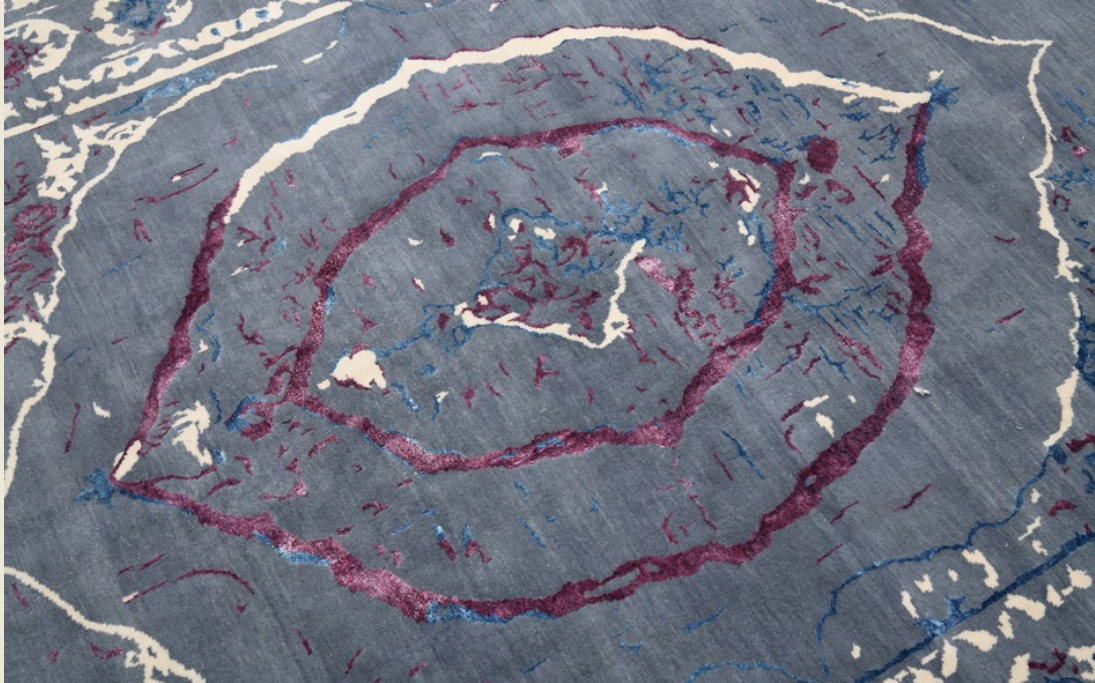

DPM Floorings

Modern Collection

Modern Collection

| Material: Fine wool & silk |

Jajim Collection

Code: 2330730
Size: 296x206 cm
Area: 6.09 cm

AR SIN

Thomas House,
84 Eccleston Square,
London
SW1V 1PX