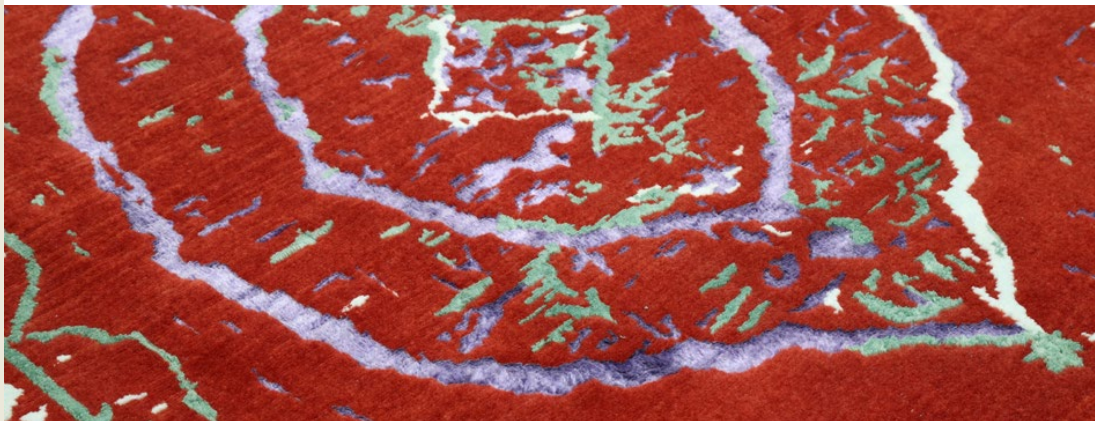

DPM Floorings

Modern Collection

Modern Collection

| Material: Fine wool & silk |

Jajim Collection

Code: 2330730
Size: 296x206 cm
Area: 6.09 cm

AR SIN

Thomas House,
84 Eccleston Square,
London
SW1V 1PX