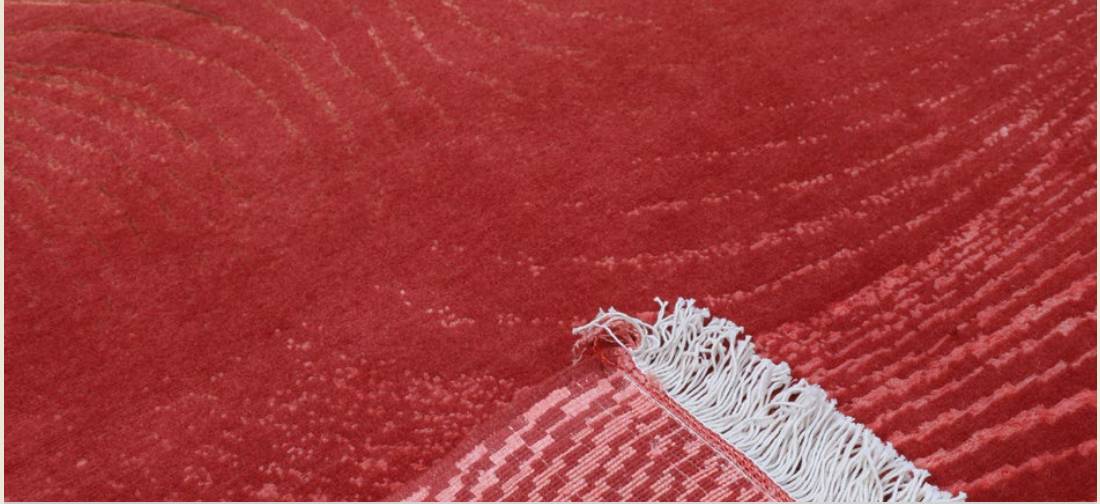

DPM Floorings

Modern Collection

Modern Collection

| Material: Fine wool & silk |

Jajim Collection

Code: 2330730
Size: 296x206 cm
Area: 6.09 cm

AR SIN

Thomas House,
84 Eccleston Square,
London
SW1V 1PX