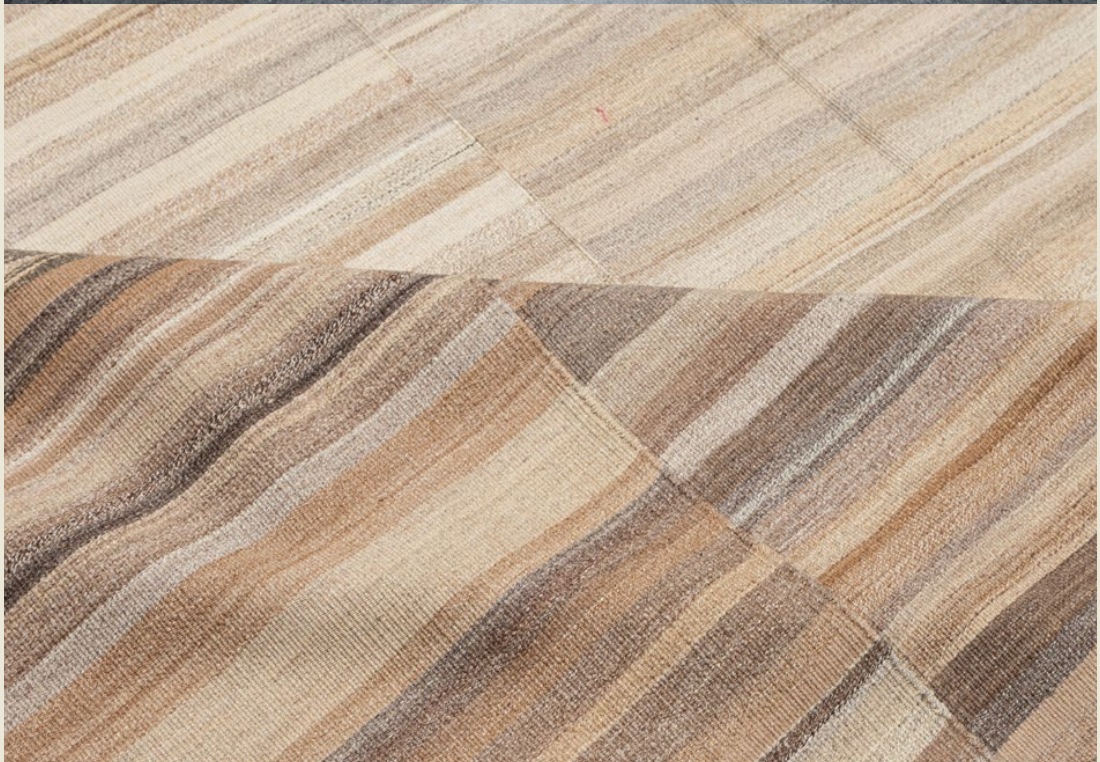

DPM Floorings

Modern Collection

Modern Collection

| Material: Fine wool & silk |

Jajim Collection

Code: 2330730
Size: 296x206 cm
Area: 6.09 cm

AR SIN

Thomas House,
84 Eccleston Square,
London
SW1V 1PX