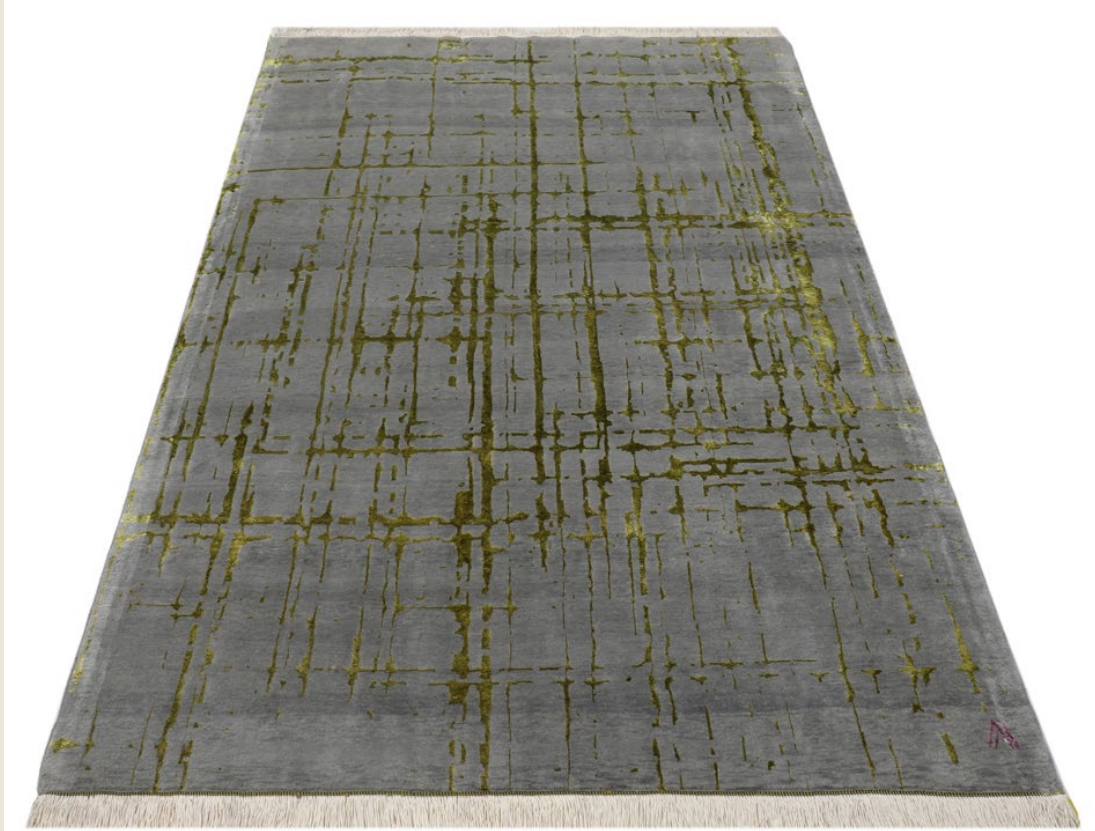

DPM Floorings

Modern Collection

Modern Collection

| Material: Fine wool & silk |

Jajim Collection

Code: 2330730
Size: 296x206 cm
Area: 6.09 cm

AR SIN

Thomas House,
84 Eccleston Square,
London
SW1V 1PX