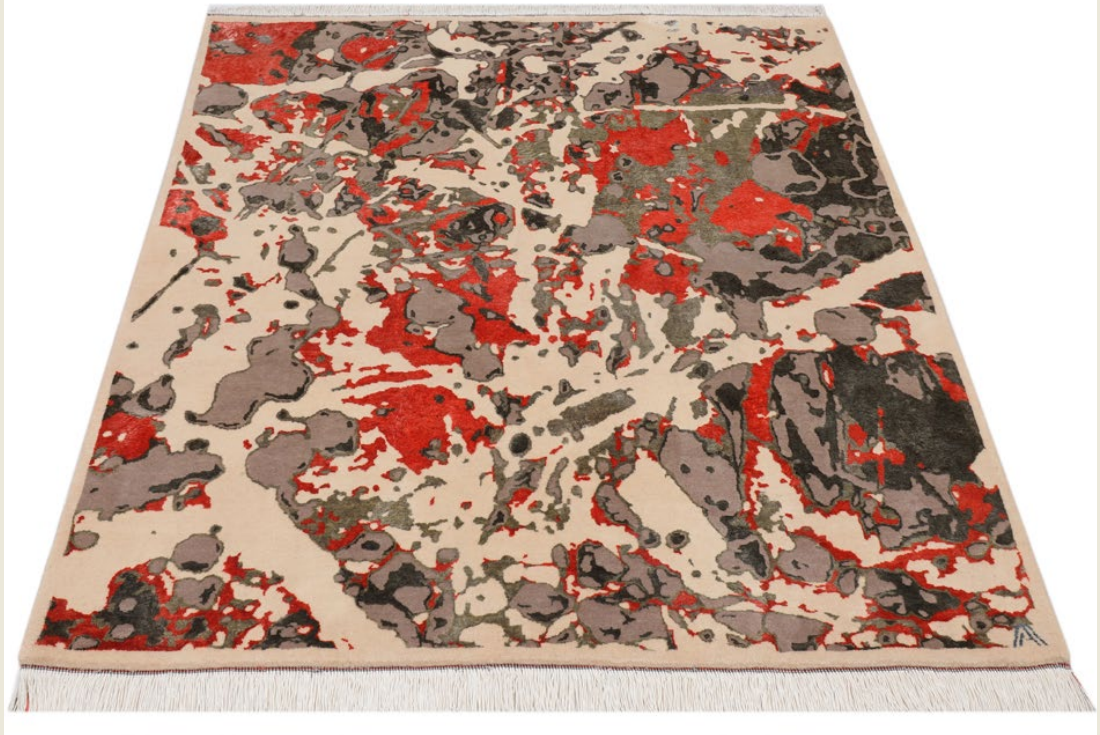

DPM Floorings

Modern Collection

Modern Collection

| Material: Fine wool & silk |

Jajim Collection

Code: 2330730
Size: 296x206 cm
Area: 6.09 cm

AR SIN

Thomas House,
84 Eccleston Square,
London
SW1V 1PX