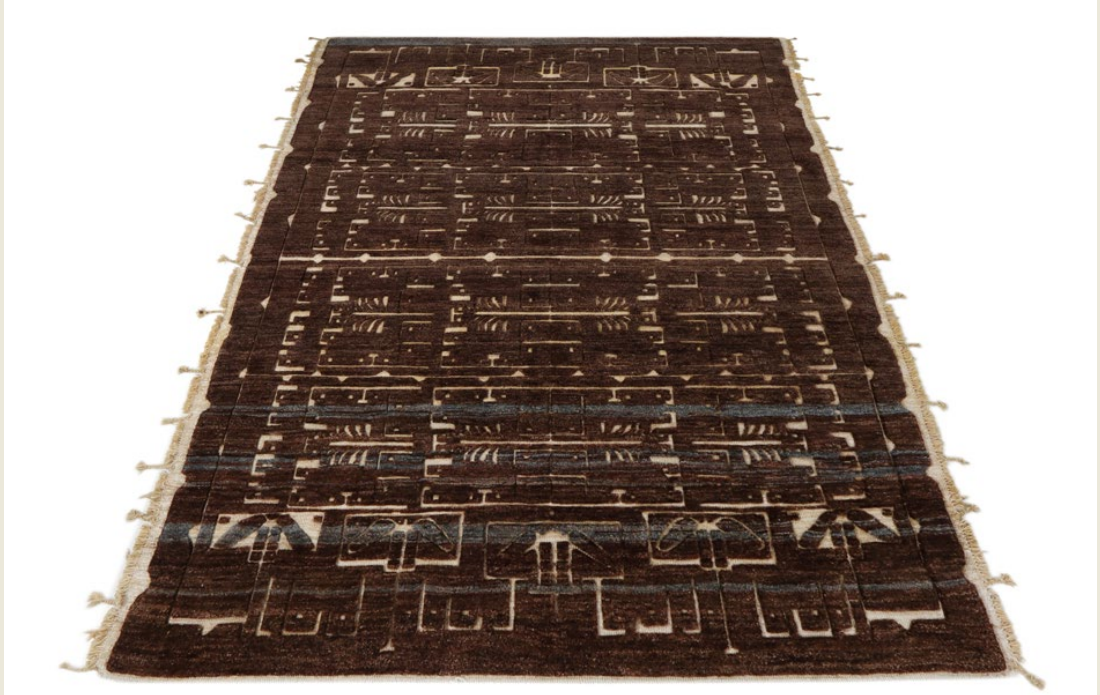

DPM Floorings

Modern Collection

Modern Collection

| Material: Fine wool & silk |

Jajim Collection

Code: 2330730
Size: 296x206 cm
Area: 6.09 cm

AR SIN

Thomas House,
84 Eccleston Square,
London
SW1V 1PX