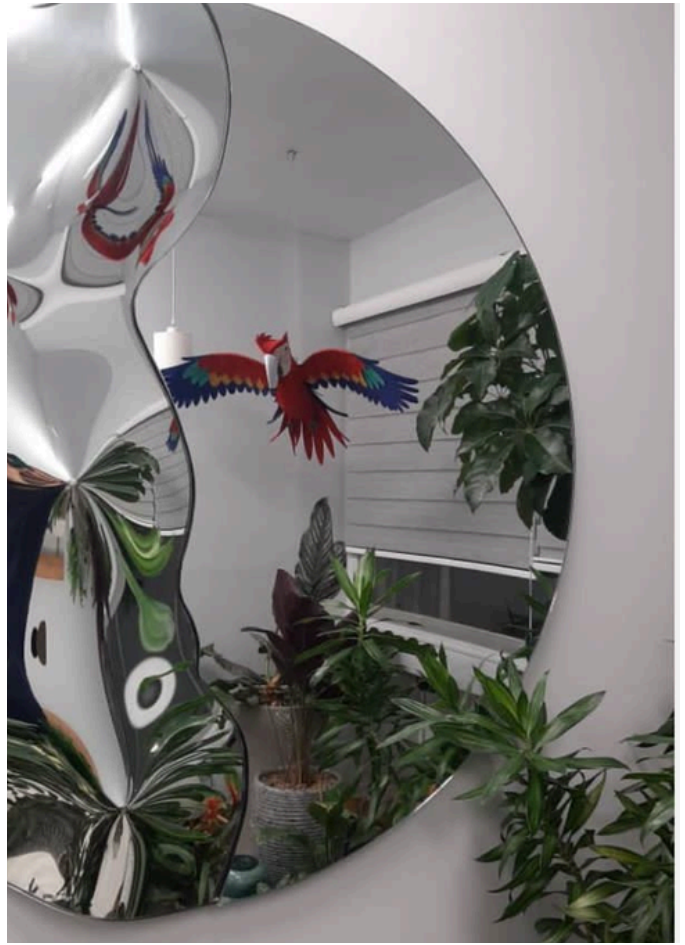

DPM Decorations

Mirror

CRYATAL

NOON

HALF CRYSTAL

HALF CRYSTAL

ROUND
CRYSTAL

ROUND
CRYSTAL

LUMORA

VELUNA

BLACK DIAMOND

MODEL چشم

BUBBLE

MORPHA

TF10

TF13