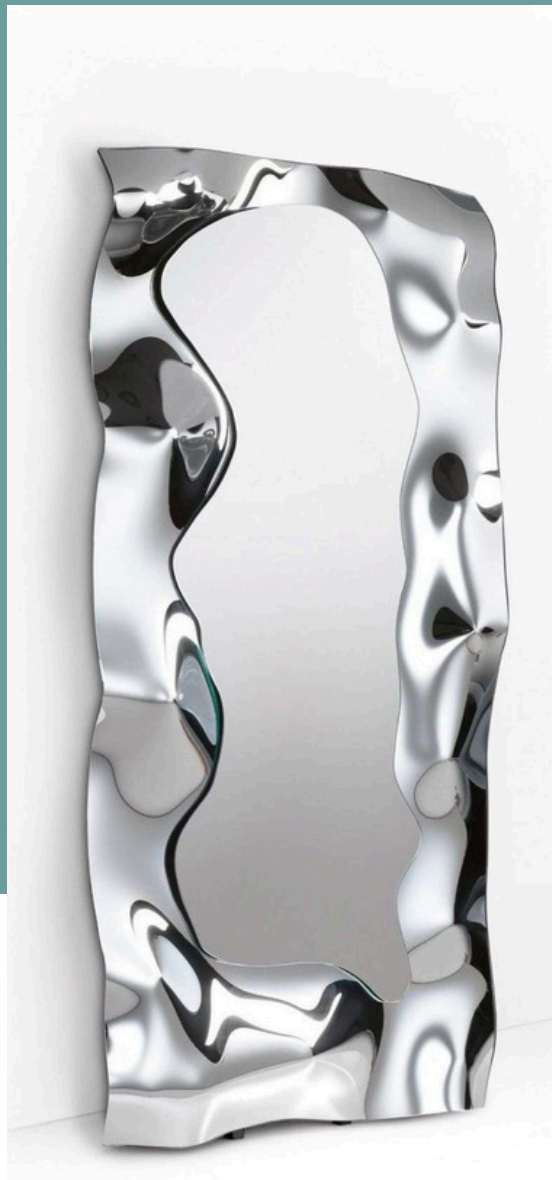

DPM Decorations

Mirror

CRYATAL

NOON

HALF CRYSTAL

HALF CRYSTAL

ROUND
CRYSTAL

ROUND
CRYSTAL

CRYSTAL N

VERSAI

ROADMODEL

ROAD MODEL

SUN
MODEL

ELVIA

CRYATAL

CRYATAL

LUMORA

VELUNA

BLACK DIAMOND

MODEL چشم

BUBBLE

MORPHA

TF10

TF13