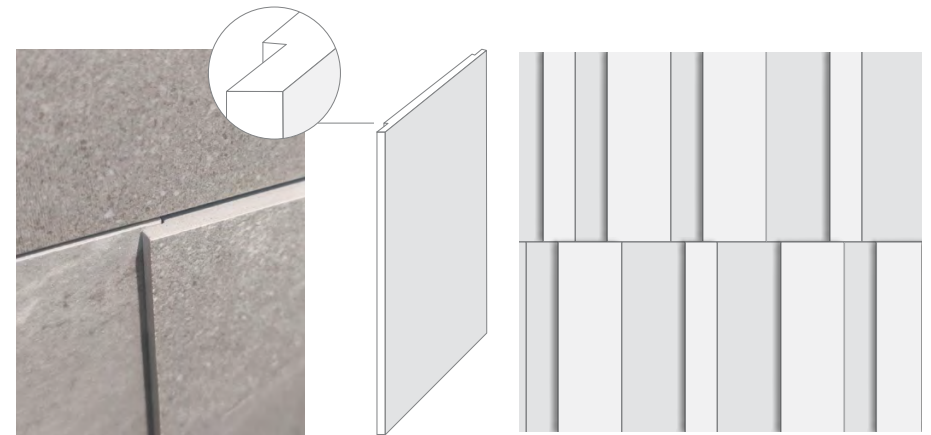

MOSAICO A

StrideUp / RealUp - UGL
30x30

9 mm

Muretto 30x30 cm 11¹⁶ x 11¹⁶"		Mosaico A 30x30 cm 11¹⁶ x 11¹⁶"	
SUPERFICIE SURFACE		SUPERFICIE SURFACE	
	Pcs Box 6		Pcs Box 12
BIANCO	DR01MB9	DR013MA	
BIANCO VEIN CUT	DR02MB9	DR023MA	
BEIGE	DR03MB9	DR033MA	
BEIGE VEIN CUT	DR04MB9	DR043MA	
TORTORA	DR05MB9	DR053MA	
TORTORA VEIN CUT	DR06MB9	DR063MA	
CENERE	DR07MB9	DR073MA	
CENERE VEIN CUT	DR08MB9	DR083MA	

StrideUp / RealUp - UGL

6 mm

Muretto 30x30 cm 11¹⁶ x 11¹⁶"		Listello Tratto 20x120 cm 8x47¹⁶"	
SUPERFICIE SURFACE		SUPERFICIE SURFACE	
	Pcs Box 6		Pcs Box 6
BIANCO	DR01MB	DR01LT	
BEIGE	DR03MB	DR03LT	
TORTORA	DR05MB	DR05LT	
CENERE	DR07MB	DR07LT	

Naturale / Matte - UGL

SU RETE MESH MOUNTED

Tessera 2,8x9,8 1¹⁰ x 3¹⁰"	Tessera 5x5 2" x 2"	Tessera 2,5x120 1" x 47¹⁶"
Muretto	Mosaico A	Listello Tratto

9 mm

Listello 3D 20x120 cm 8x47¹⁶"		Listello 3D 40x120 cm 16x47¹⁶"	
SUPERFICIE SURFACE		SUPERFICIE SURFACE	
	Pcs Box 4		Pcs Box 4
BIANCO VEIN CUT	DR02DRL	BIANCO VEIN CUT	DR02DRL
BEIGE VEIN CUT	DR04DRL	BEIGE VEIN CUT	DR04DRL
TORTORA VEIN CUT	DR06DRL	TORTORA VEIN CUT	DR06DRL
CENERE VEIN CUT	DR08DRL	CENERE VEIN CUT	DR08DRL

StrideUp / RealUp - UGL

Listello 3D is available in the Vein Cut version and is sold in boxes containing four pieces, two in size 20x120 cm (one of which is engraved) and two in 40x120 cm (one of which is engraved).