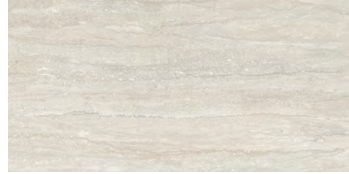

BIANCO VEIN CUT

StrideUp / RealUp - UGL 60x120