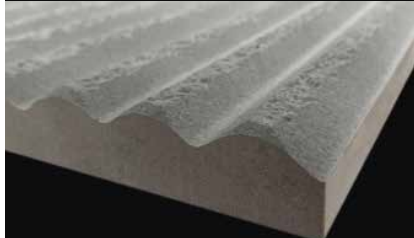

MATERICA
GREY