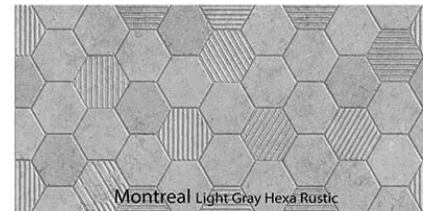

# MODERN BRICK

WALL

**Modern Brick Blue Rustic**  
60x120cm | 24"x48"

FLOOR

**Modern Blue**  
60x120cm | 24"x48"