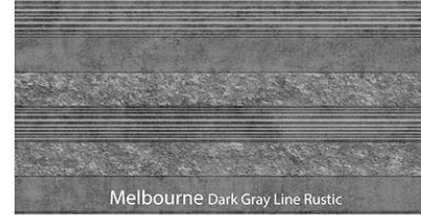

# MANCHESTER

WALL

**Manchester** Dark Gray

**Manchester** Gray Fiori Rustic

60x120cm | 24"x48"

Our Future Lies in The Choices we Make Today

The uneven surfaces and play of light on them allow you to capture contemporary allure with unique details and differences. Parnian tile in the Melbourne Design, leveraging these characteristics and rich graphics inspired by nature, bestow upon you an unparalleled and timeless sensory experience.