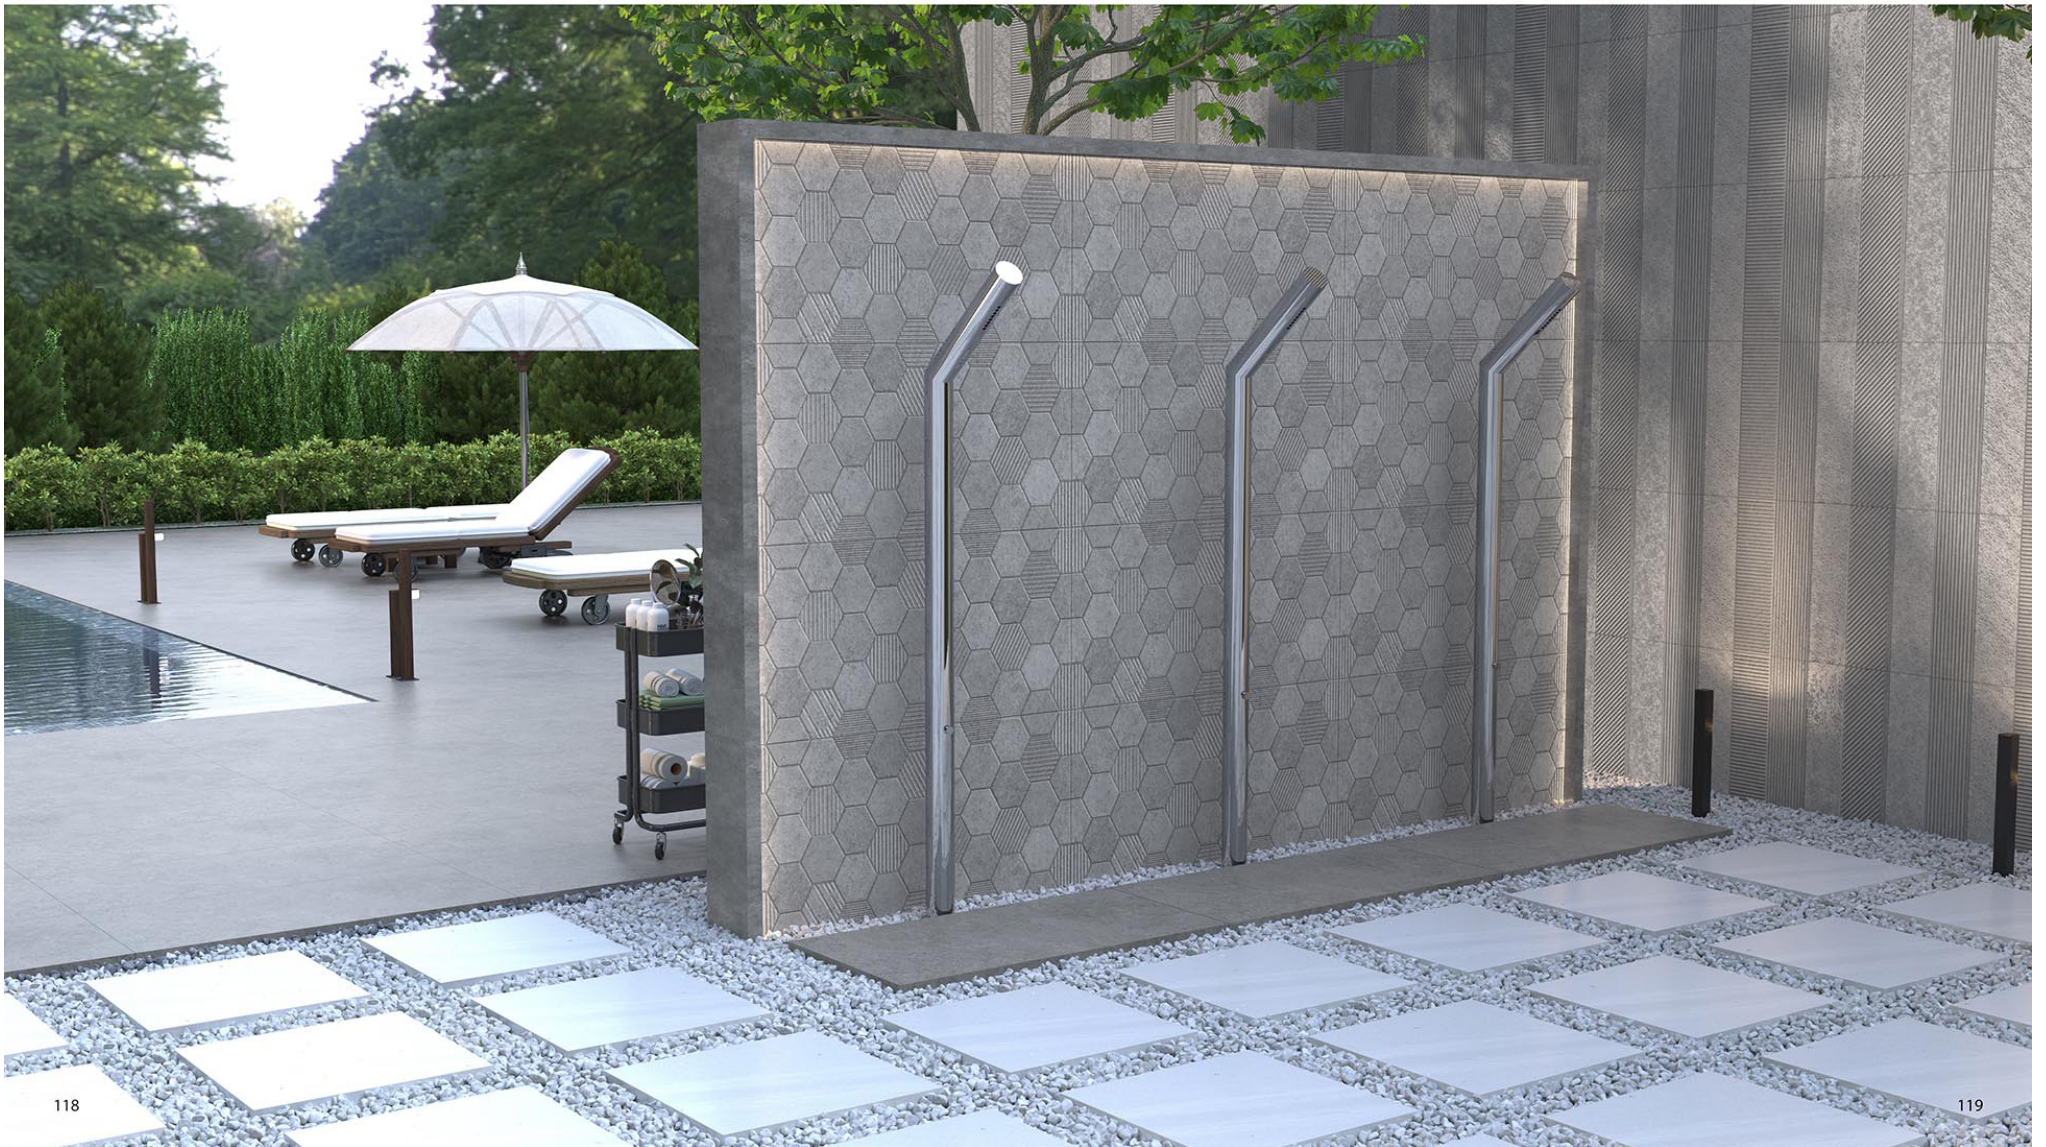

# MONTREAL

LEFT WALL  
Montreal Gris Calina

FRONT WALL  
Montreal Gris Hexa

60x120cm | 24"x48"

FLOOR

Montreal Light Gray  
60x120cm | 24"x48"

Harmony of art and beauty in every space