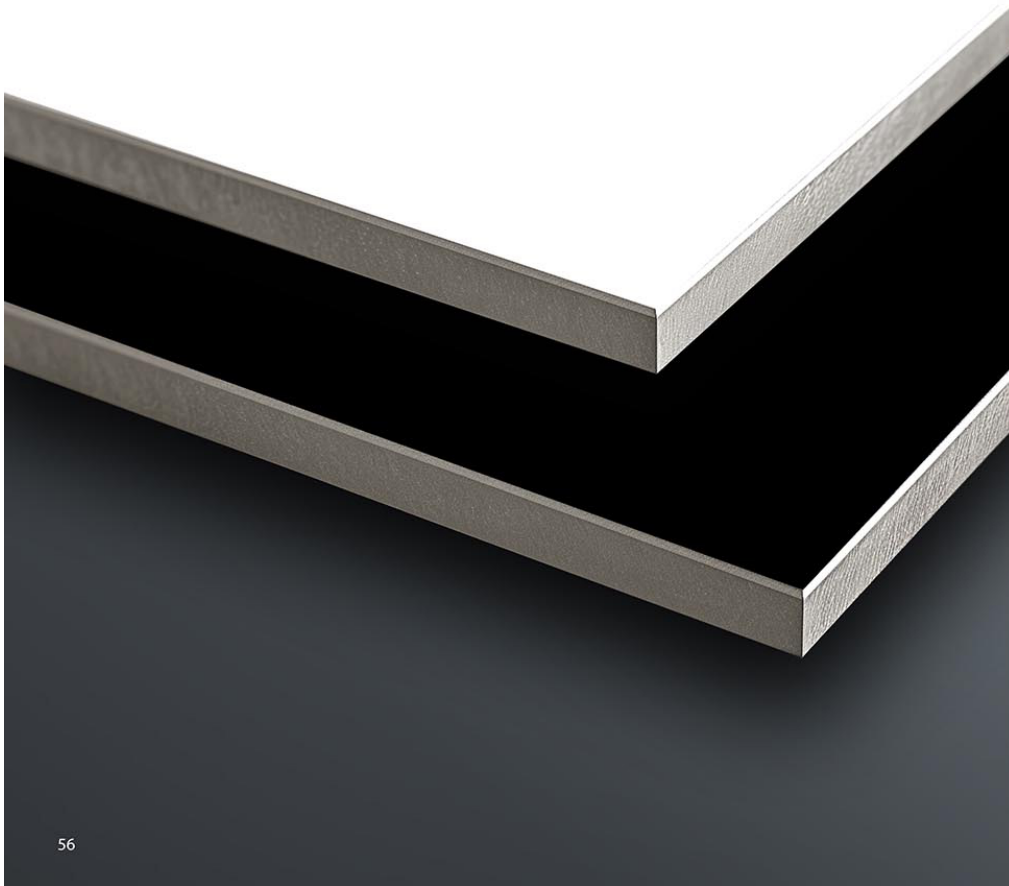

BLACK&WHITE

COLLECTION

60x120Cm
MOON

White Glossy

Black Glossy

Glossy black and white tile, with the reflection of beauties on the floor and walls, add a special charm to your environment. If you prefer your space to have a lasting grandeur and guide you with a different enthusiasm and excitement, black and white tile are the best answer to your request

Piastrelle nere e bianche lucide, con il riflesso delle bellezze sul pavimento e sui muri, aggiungono un fascino speciale al tuo ambiente. Se preferisci che il tuo spazio abbia una grandiosità duratura e ti guidi con un entusiasmo ed eccitazione diversi, le piastrelle nere e bianche sono la migliore risposta alla tua richiesta.

Блестящие черно-белые плитки, с отражением красоты на полу и стенах, придают особый шарм вашему окружению. Если вы предпочитаете, чтобы ваше пространство обладало долговечным величием и направляло вас другим восторгом и волнением, черно-белая плитка - лучший ответ на ваш запрос.

بلاط أسود وأبيض لامع، مع انعكاس جمال على الأرض والجدران، يضيف سحرًا خاصًا إلى بيئتك. إذا كنت تفضل أن يكون لديك مساحة تتمتع بروعة دائمة وتوجهك بحماس وحساس مختلف، فإن البلاط الأسود والأبيض هو أفضل إجابة لطلبك.