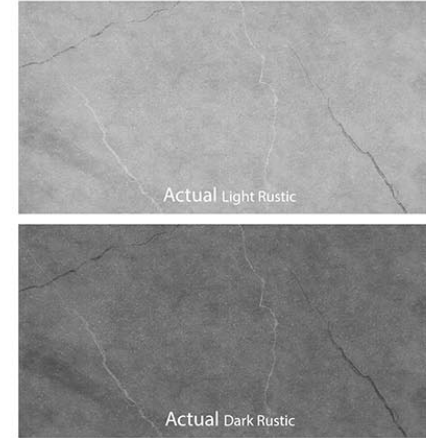

Nature has always been the broadest and deepest source of inspiration in the fields of graphic design and architecture. Using nature allows us to have an infinite and beautiful repository from which we can create products that do not become tedious and repetitive over time, but instead bring freshness and vitality to the environment.

La natura è sempre stata la fonte di ispirazione più ampia e profonda nei campi del design grafico e dell'architettura. Utilizzare la natura ci permette di avere un archivio infinito e bellissimo, dal quale possiamo creare prodotti che non diventino fastidiosi e ripetitivi col passare del tempo, ma che invece portino freschezza e vitalità all'ambiente.

Природа всегда была самым широким и глубоким источником вдохновения в области графического дизайна и архитектуры. Использование природы позволяет нам иметь бесконечное и прекрасное хранилище, из которого мы можем создавать продукцию, которая не становится утомительной и однообразной с течением времени, а вместо этого приносит свежесть и жизненность в окружающую среду.

الطبيعة كانت دائمًا المصدر الأوسع والأعمق للإلهام في مجالات التصميم الجرافيكي والعمارة. يُمكن لاستخدام الطبيعة أن يمنحنا مستودعًا لا متناهي الجمال، حيث يمكننا إنتاج منتجات لا تصبح مزعجة ومكررة مع مرور الوقت، بل تجلب النشاط والحياة للبيئة.