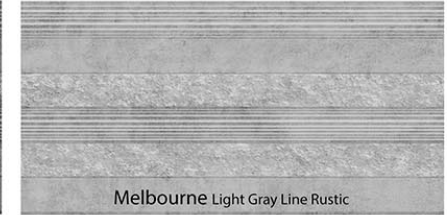

# MANCHESTER

WALL

**Manchester** Dark Gray

**Manchester** Gray Fiori Rustic

60x120cm | 24"x48"

Our Future Lies in The Choices we Make Today

The uneven surfaces and play of light on them allow you to capture contemporary allure with unique details and differences. Parnian tile in the Melbourne Design, leveraging these characteristics and rich graphics inspired by nature, bestow upon you an unparalleled and timeless sensory experience.