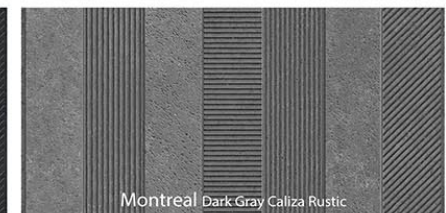

# MODERN BRICK

WALL

**Modern Brick Blue Rustic**  
60x120cm | 24"x48"

FLOOR

**Modern Blue**  
60x120cm | 24"x48"