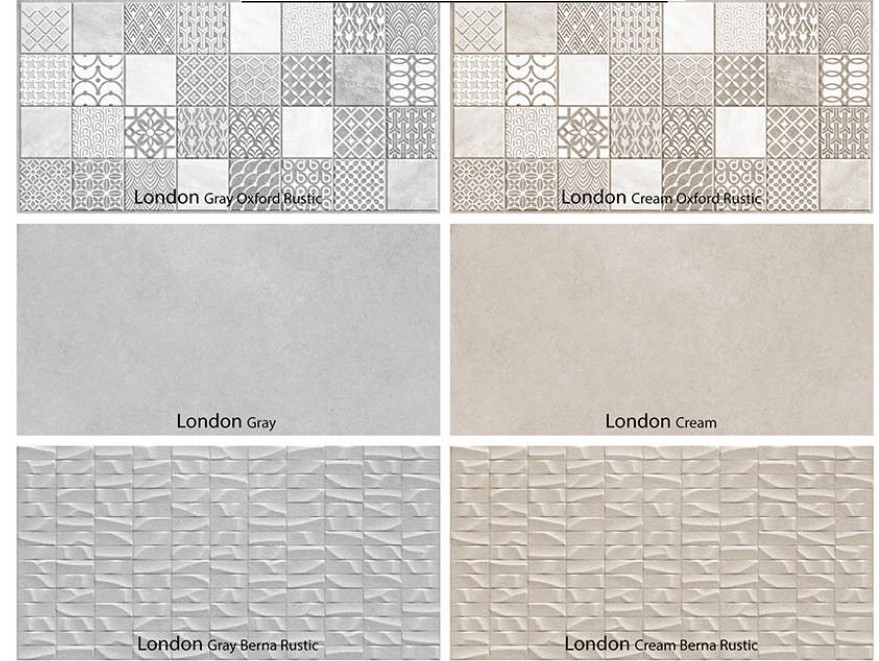

# KALKATE CREAM

LEFT WALL  
**Kalkate** Cream Lanvin Rustic

FRONT WALL  
**Kalkate** Cream

RIGHT WALL  
**Kalkate** Cream Chanel Rustic  
60x120cm | 24"x48"

FLOOR  
**New Cement** Wide  
60x120cm | 24"x48"