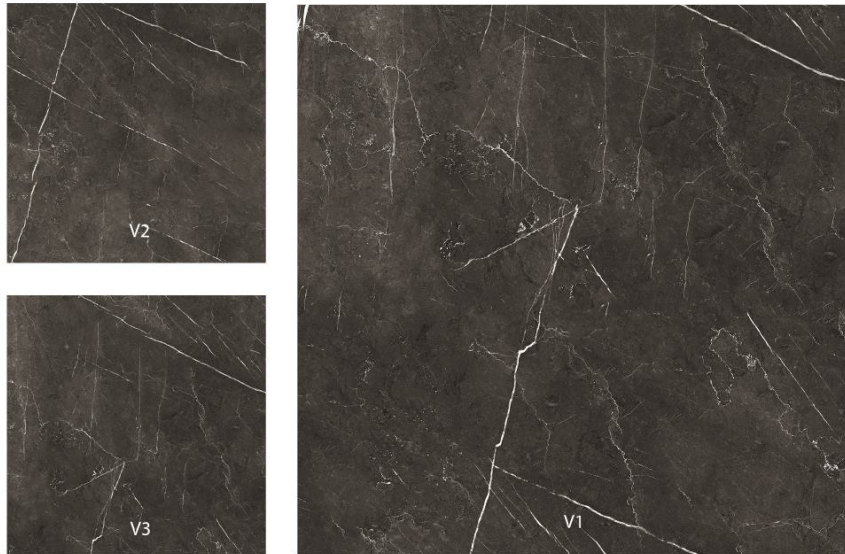

HILTON DARK

Advantages of Porcelain Tile:

Vantaggi della piastrella di porcellana / Преимущества керамической плитки / مزایای پاناد البورسلین

Packing Details

Dettagli dell'imballaggio / Детали упаковки / تفاصيل التعبئة والتغليف

Size	Pallet Size	Weight	Pallet Metrage	Box in Pallet	Box Kg	Box Metrage	In Box	Thickness
60 x 60 cm	-	1152	23.04	32	32	0.72	2	20

HILTON LIGHT

Advantages of Porcelain Tile:

Vantaggi della piastrella di porcellana / Преимущества керамической плитки / مزایای پاناد البورسلین