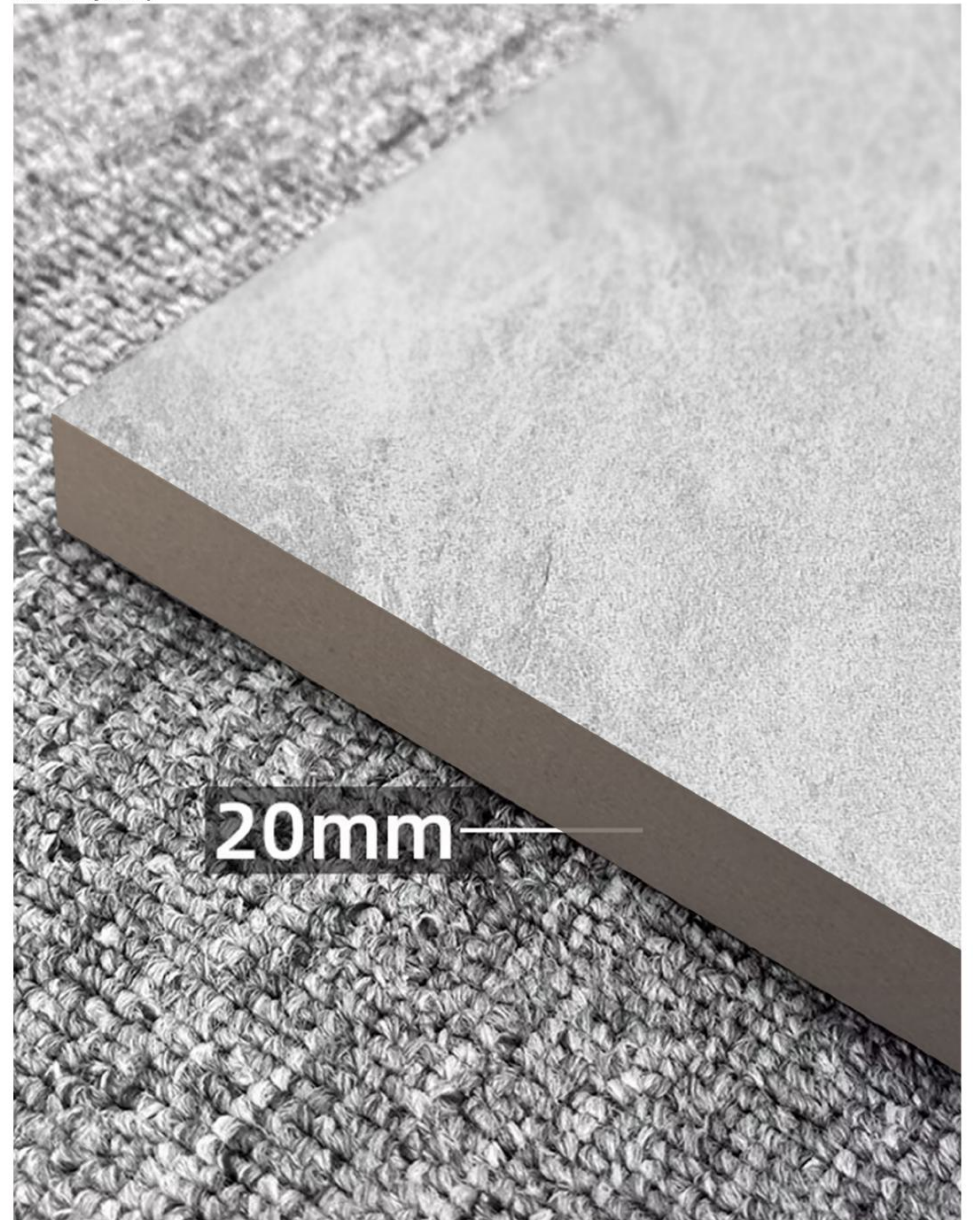

Tile Gallery

Galleria di Piastrelle / Плиточная галерея / معرض البلاط

Rockvel Light Gray