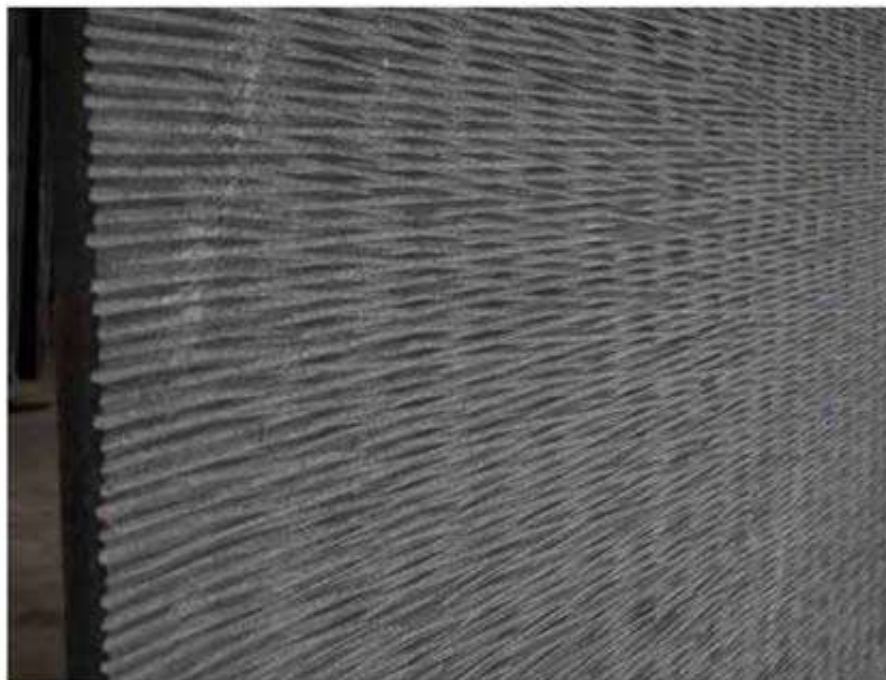

Sahara

Black Granite Stone