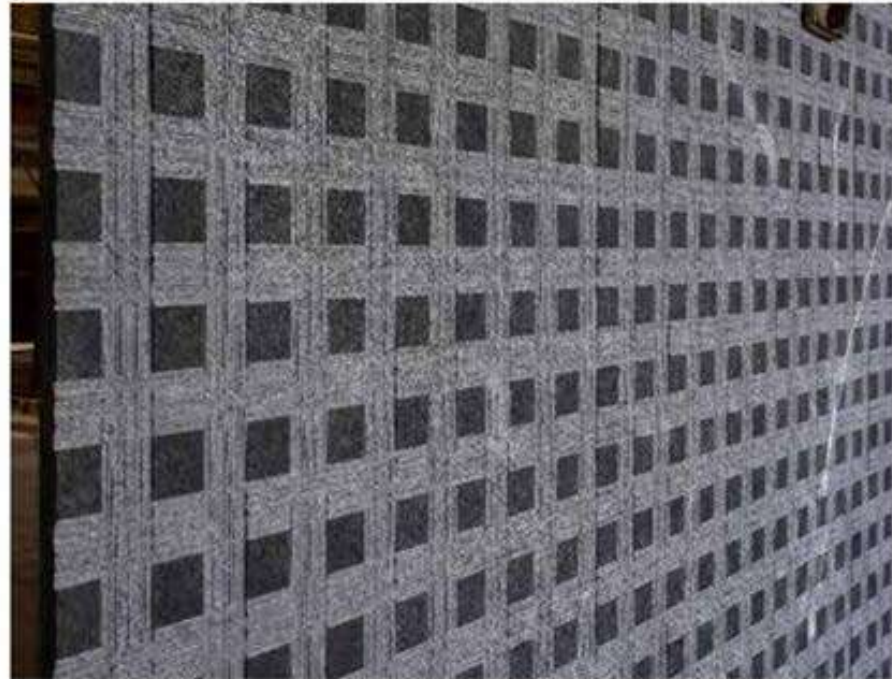

Pichaz

Black Granite Stone