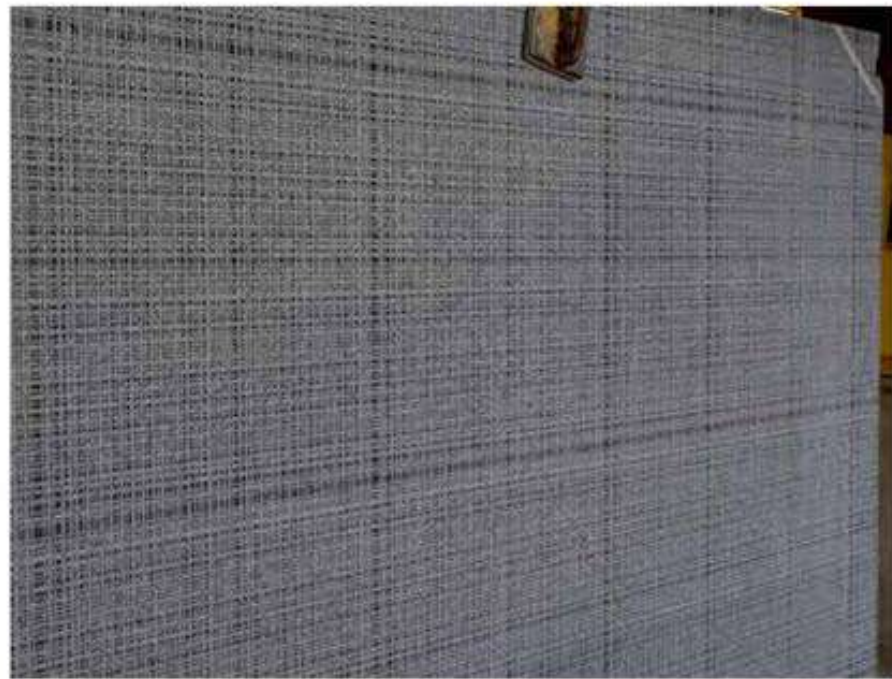

Cotton

Black Granite Stone