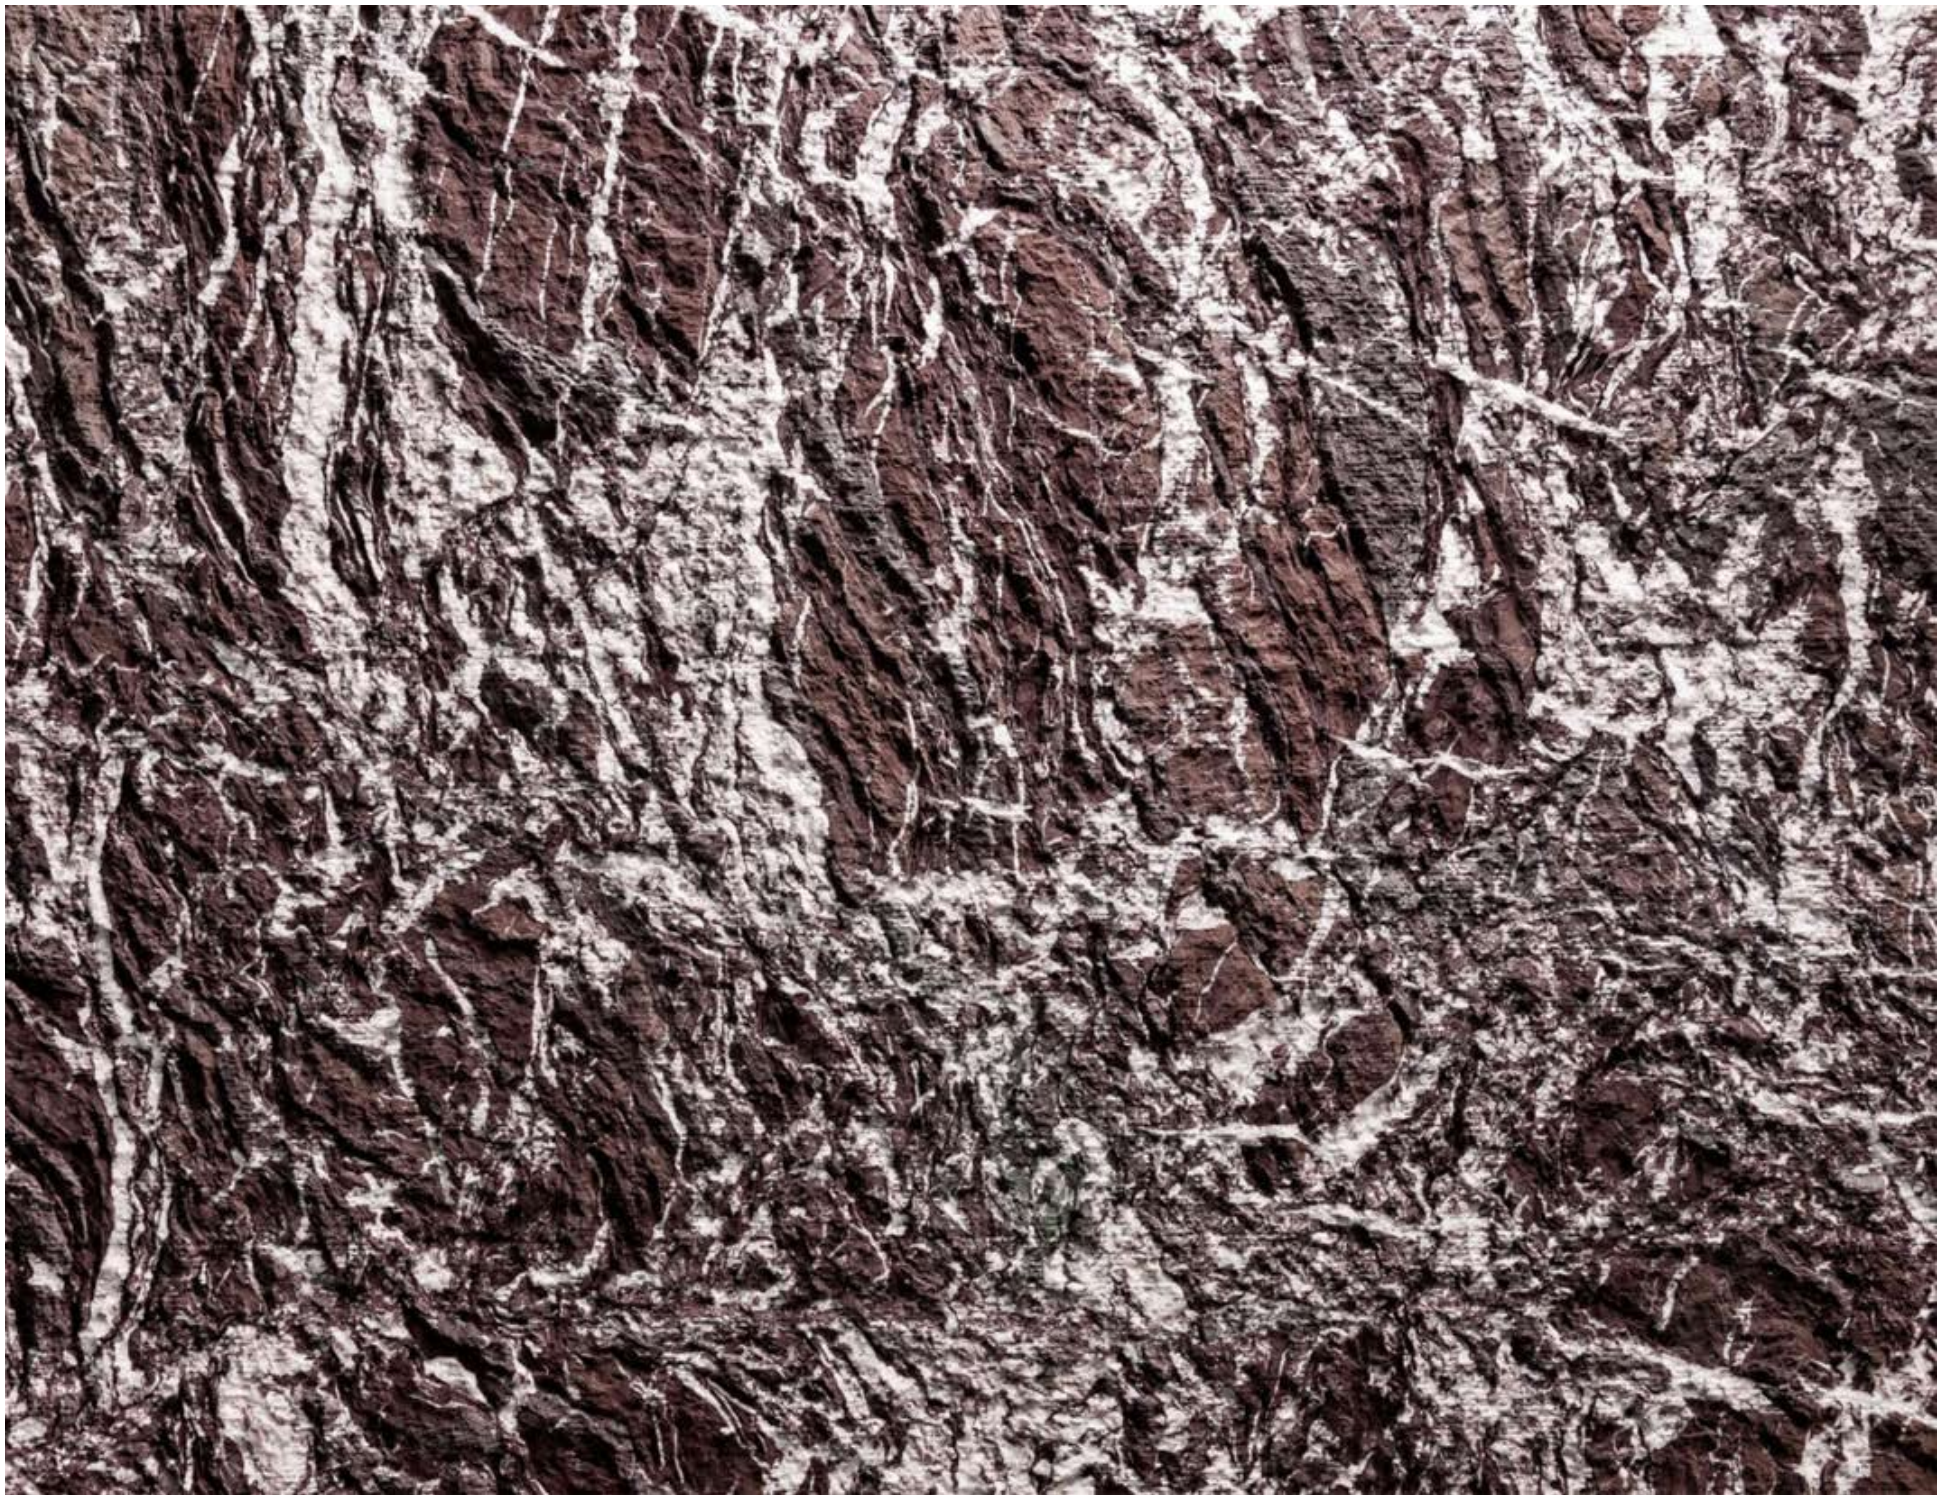

Rose Majestic

Graphite
Native Black

Pietra Gray

Silver River

Zebra

Pietra Gray
Extreme Rock

Mystery

Cappuccino

Sequoia

White Granite Stone

A photograph of a dense forest of tall, thin trees, likely sequoias, with a thick canopy of green leaves. The trees are closely packed, and the foliage is vibrant green. The lighting is bright, suggesting a sunny day. The overall scene is a lush, green forest.

Black Granite Stone

A close-up, high-resolution image of a dark wood grain texture. The wood is a deep, rich brown color with prominent, wavy, and slightly irregular grain patterns. The lighting is soft, highlighting the natural undulations and knots of the wood, giving it a three-dimensional appearance. The texture is consistent across the entire frame.