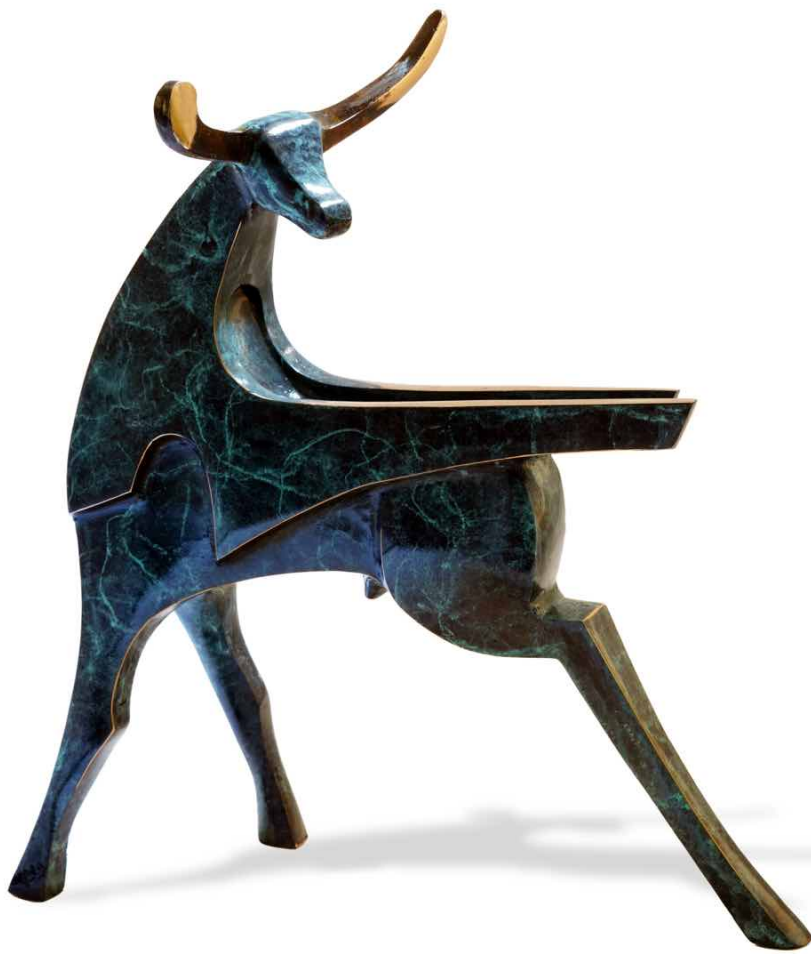

DPM Art & Status

Bronze Statues Collection 2

Thomas House,
84 Eccleston Square,
London
SW1V 1PX

Tel: +44 (0)203 726 1119
Email: info@dpm.studio